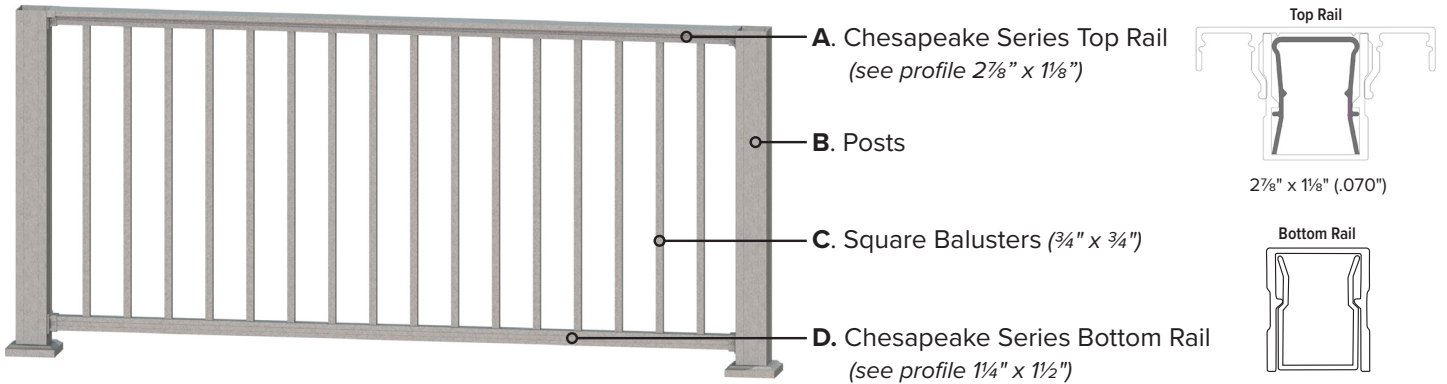

Top Rail

Bottom Rail

**ENGINEERED FOR
UNDER-RAIL LIGHTING**

CHESAPEAKE SERIES - SQUARE BALUSTER RAILING

Boxed Section Includes: Top & bottom rails, balusters, mounting brackets with screws, and installation guide. 8' level sections include a section support. Posts, caps, and trim sold separately.