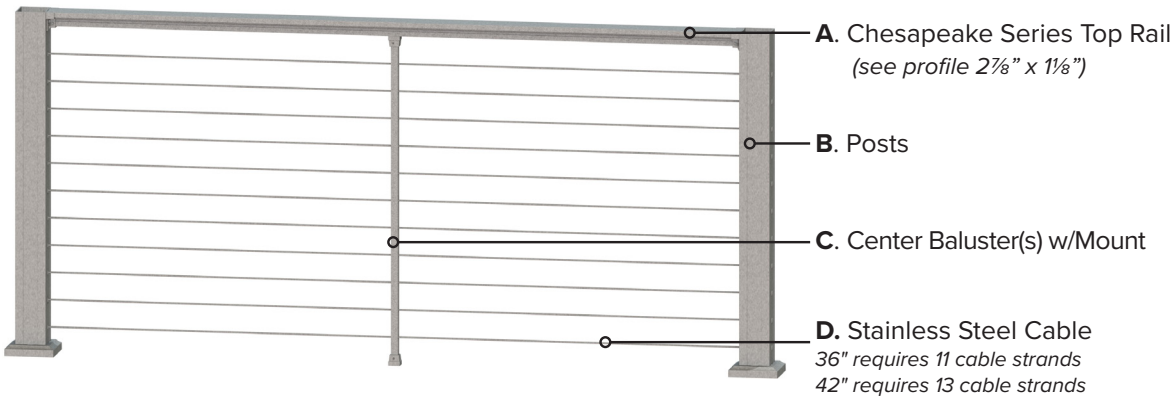

CHESAPEAKE SERIES - HORIZONTAL CABLE RAILING

Boxed Section Includes: Top rail, intermediate baluster, mounting brackets with screws, and installation guide. Cable, posts, caps, and trim sold separately.

Part No.	LEVEL WITH HORIZONTAL CABLE INFILL	Qty.
161211366-**	36" x 6' Level Boxed Section	48
161211368-**	36" x 8' Level Boxed Section	48
161211426-**	42" x 6' Level Boxed Section	48
161211428-**	42" x 8' Level Boxed Section	48

Part No.	STAIR WITH HORIZONTAL CABLE INFILL	Qty.
161213366-**	36" x 6' Stair Boxed Section (34°)	24
161213368-**	36" x 8' Stair Boxed Section (34°)	24
161213426-**	42" x 6' Stair Boxed Section (34°)	24
161213428-**	42" x 8' Stair Boxed Section (34°)	24

Part No.	GATE WITH HORIZONTAL CABLE INFILL	Qty.
161230000-**	36" High x 36" Wide (exact) Railing Gate	1
161230000-**	36" High x 48" Wide (exact) Railing Gate	1
161230000-**	42" High x 36" Wide (exact) Railing Gate	1
161230000-**	42" High x 48" Wide (exact) Railing Gate	1

(Gates do not include Hardware) • Gates are made to order and are non-returnable.

Standard Color: Textured Black: 11, Textured White: 12, Textured Bronze: 13, Matte Black: 31, Matte White: 32, Oil Rubbed Bronze: 33
Special Order Color: Gloss Black: 01, Gloss White: 02, Gloss Bronze: 03, Gloss Kona: 04, Gloss Brownstone: 05, Gloss Beige: 09, Gloss Hunter Green: 44, Gloss Redwood: 55, Gloss Silver: 67, Gloss Speckled Walnut: 69
Coastal Upgrade Color: Coastal Textured Black: 115, Coastal Textured White: 125, Coastal Textured Bronze: 135, Coastal White: 325, Coastal Oil Rubbed Bronze: 335, Coastal Gloss Black: 015, Coastal Gloss White: 025, Coastal Gloss Bronze: 035