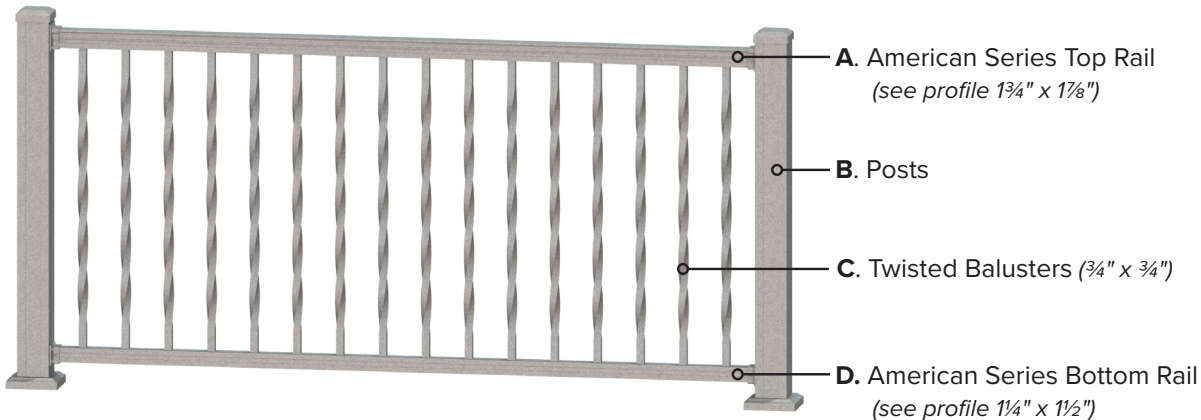

AMERICAN SERIES - TWISTED BALUSTER RAILING

Boxed Section Includes: Top & bottom rails, balusters, mounting brackets with screws, and installation guide. 8' level sections include a section support. Posts, caps, and trim sold separately.

Part No.	LEVEL WITH TWISTED BALUSTERS	Qty.
122211366-**	36" x 6' Level Boxed Section	36
122211368-**	36" x 8' Level Boxed Section	36
122211426-**	42" x 6' Level Boxed Section	36
122211428-**	42" x 8' Level Boxed Section	36

Part No.	STAIR WITH TWISTED BALUSTERS	Qty.
122212366-**	36" x 6' Stair Boxed Section (32°-36°)	18
122212368-**	36" x 8' Stair Boxed Section (32°-36°)	18
122212426-**	42" x 6' Stair Boxed Section (32°-36°)	18
122212428-**	42" x 8' Stair Boxed Section (32°-36°)	18

Part No.	GATES WITH TWISTED BALUSTERS	Qty.
122230000-**	36" High x 36" Wide (exact) Railing Gate	1
122230000-**	36" High x 48" Wide (exact) Railing Gate	1
122230000-**	42" High x 36" Wide (exact) Railing Gate	1
122230000-**	42" High x 48" Wide (exact) Railing Gate	1

(Gates do not include Hardware) • Gates are made to order and are non-returnable.

Standard Color: Textured Black: 11, Textured White: 12, Textured Bronze: 13, Matte Black: 31, Matte White: 32, Oil Rubbed Bronze: 33
Special Order Color: Gloss Black: 01, Gloss White: 02, Gloss Bronze: 03, Gloss Kona: 04, Gloss Brownstone: 05, Gloss Beige: 09, Gloss Hunter Green: 44, Gloss Redwood: 55, Gloss Silver: 67, Gloss Speckled Walnut: 69
Coastal Upgrade Color: Coastal Textured Black: 115, Coastal Textured White: 125, Coastal Textured Bronze: 135, Coastal White: 325, Coastal Oil Rubbed Bronze: 335, Coastal Gloss Black: 015, Coastal Gloss White: 025, Coastal Gloss Bronze: 035