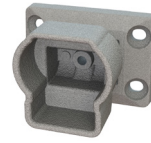

OUTLOOK SERIES BRACKETS & WEDGES

Level Bracket

Stair
32°-36°

45° Bracket

Horizontal Swivel
0°-40°

Vertical Swivel
0°-30°

Stair Wedge
5°

Part No.	LEVEL BRACKETS & WEDGES	Qty.
935014504-**	4-Pk 45° Angle Mounting Bracket	25
935010004-**	4-Pk Level Mounting Bracket	25
935015504-**	4-Pk Swivel Horizontal Mounting Bracket	25
935026004-**	4-Pk Swivel Vertical Mounting Bracket	25