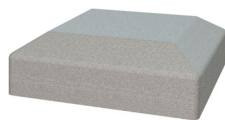

POST CAPS & TRIM

Post Cap