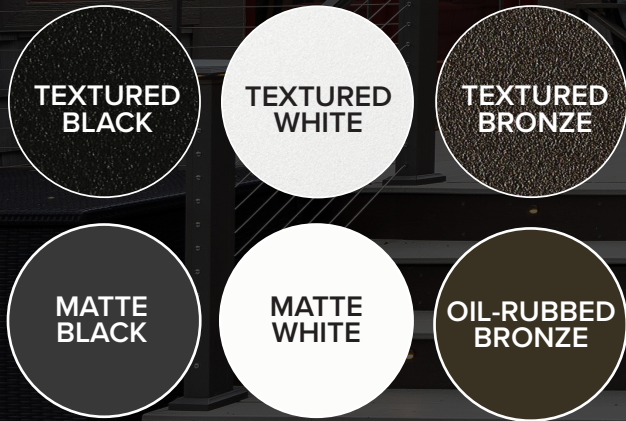

ROUND

HORIZONTAL CABLE

VERTICAL CABLE

AMERICAN SERIES

Key-Link's top-selling aluminum railing has a clean flat-top profile for a modern yet classic style. This versatile railing complements any design and can be paired with aluminum balusters or with Key-Link's horizontal or vertical cable infill for a truly custom look.

STANDARD COLORS

PROFILE

AMERICAN SERIES - SQUARE BALUSTER RAILING

Boxed Section Includes: Top & bottom rails, balusters, mounting brackets with screws, and installation guide. 8' level sections include a section support. Posts, caps, and trim sold separately.

(Gates do not include Hardware) • Gates are made to order and are non-returnable.

Standard Color: Textured Black: 11, Textured White: 12, Textured Bronze: 13, Matte Black: 31, Matte White: 32, Oil Rubbed Bronze: 33
Special Order Color: Gloss Black: 01, Gloss White: 02, Gloss Bronze: 03, Gloss Kona: 04, Gloss Brownstone: 05, Gloss Beige: 09, Gloss Hunter Green: 44, Gloss Redwood: 55, Gloss Silver: 67, Gloss Speckled Walnut: 69
Coastal Upgrade Color: Coastal Textured Black: 115, Coastal Textured White: 125, Coastal Textured Bronze: 135, Coastal White: 325, Coastal Oil Rubbed Bronze: 335, Coastal Gloss Black: 015, Coastal Gloss White: 025, Coastal Gloss Bronze: 035