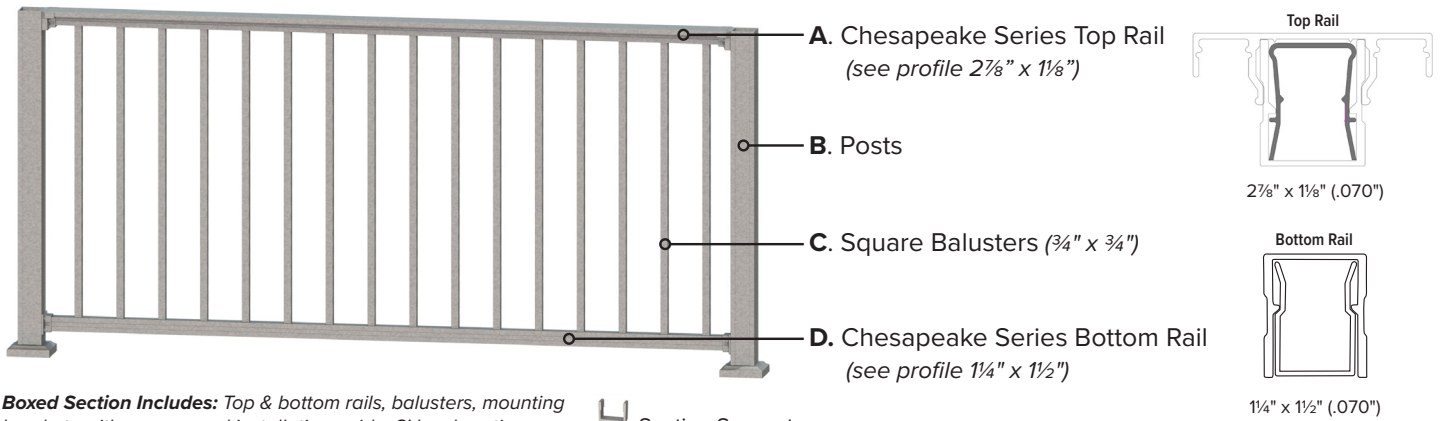

CHESAPEAKE SERIES - HAMMERED BALUSTER RAILING

Boxed Section Includes: Top & bottom rails, balusters, mounting brackets with screws, and installation guide. 8' level sections include a section support. Posts, caps, and trim sold separately.

Part No.	LEVEL WITH HAMMERED BALUSTERS	Qty.
160811366-**	36" x 6' Level Boxed Section	44
160811368-**	36" x 8' Level Boxed Section	44
160811426-**	42" x 6' Level Boxed Section	44
160811428-**	42" x 8' Level Boxed Section	44

Part No.	STAIR WITH HAMMERED BALUSTERS	Qty.
16082366-**	36" x 6' Stair Boxed Section (32°-36°)	22
160812368-**	36" x 8' Stair Boxed Section (32°-36°)	22
160812426-**	42" x 6' Stair Boxed Section (32°-36°)	22
160812428-**	42" x 8' Stair Boxed Section (32°-36°)	22

Part No.	GATES WITH HAMMERED BALUSTERS	Qty.
160130000-**	36" High x 36" Wide (exact) Railing Gate	1
160130000-**	36" High x 48" Wide (exact) Railing Gate	1
160130000-**	42" High x 36" Wide (exact) Railing Gate	1
160130000-**	42" High x 48" Wide (exact) Railing Gate	1

(Gates do not include Hardware) • Gates are made to order and are non-returnable.

Standard Color: Textured Black: 11, Textured White: 12, Textured Bronze: 13, Matte Black: 31, Matte White: 32, Oil Rubbed Bronze: 33
Special Order Color: Gloss Black: 01, Gloss White: 02, Gloss Bronze: 03, Gloss Kona: 04, Gloss Brownstone: 05, Gloss Beige: 09, Gloss Hunter Green: 44, Gloss Redwood: 55, Gloss Silver: 67, Gloss Speckled Walnut: 69
Coastal Upgrade Color: Coastal Textured Black: 115, Coastal Textured White: 125, Coastal Textured Bronze: 135, Coastal White: 325, Coastal Oil Rubbed Bronze: 335, Coastal Gloss Black: 015, Coastal Gloss White: 025, Coastal Gloss Bronze: 035