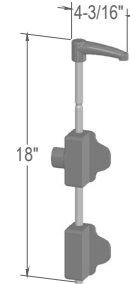

**18" Lockable Drop Pin
LB218BX-KSA**