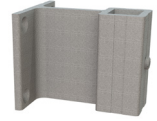

Section Support Assembly
(Sold with Horizontal Cable
Fascia Section)

Part No.	FASCIA MOUNT 2-1/2" BRACKET KITS	Qty.
949011250-**	2-1/2" Inside Corner Post Kit	1
949012250-**	2-1/2" Line Post Kit	1
949013250-**	2-1/2" Outside Corner Post Kit	1

Part No.	FASCIA MOUNT 3-1/4" BRACKET KITS	Qty.
949011325-**	3-1/4" Inside Corner Post Kit	1
949012325-**	3-1/4" Line Post Kit	1
949013325-**	3-1/4" Outside Corner Post Kit	1

Part No.	FASCIA MOUNT SECTION SUPPORT	Qty.
957261000-**	Fascia Mount Section Support Assembly	25

NOTE:

When Horizontal Cable selected with Fascia Mount installation, Fascia Mount Horizontal Cable Box Sections required. All other infill standard box sections apply. Call for details.

Standard Color: Textured Black: 11, Textured White: 12, Textured Bronze: 13, Matte Black: 31, Matte White: 32, Oil Rubbed Bronze: 33
Special Order Color: Gloss Black: 01, Gloss White: 02, Gloss Bronze: 03, Gloss Kona: 04, Gloss Brownstone: 05, Gloss Beige: 09, Gloss Hunter Green: 44, Gloss Redwood: 55, Gloss Silver: 67, Gloss Speckled Walnut: 69
Coastal Upgrade Color: Coastal Textured Black: 115, Coastal Textured White: 125, Coastal Textured Bronze: 135, Coastal White: 325, Coastal Oil Rubbed Bronze: 335, Coastal Gloss Black: 015, Coastal Gloss White: 025, Coastal Gloss Bronze: 035