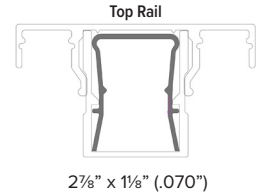

CHESAPEAKE SERIES - BOWED BALUSTER RAILING

Boxed Section Includes: Top & bottom rails, balusters, mounting brackets with screws, and installation guide. 8' level sections include a section support. Posts, caps, and trim sold separately.

Section Support
(8' sections only)

CHESAPEAKE

Part No.	LEVEL WITH BOWED BALUSTERS	Qty.
161311366-**	36" x 6' Level Boxed Section	24
161311368-**	36" x 8' Level Boxed Section	24
161311426-**	42" x 6' Level Boxed Section	24
161311428-**	42" x 8' Level Boxed Section	24

Part No.	STAIR WITH BOWED BALUSTERS	Qty.
161312366-**	36" x 6' Stair Boxed Section (32°-36°)	12
161312368-**	36" x 8' Stair Boxed Section (32°-36°)	12
161312426-**	42" x 6' Stair Boxed Section (32°-36°)	12
161311428-**	42" x 8' Stair Boxed Section (32°-36°)	12

Part No.	GATES WITH BOWED BALUSTERS	Qty.
161330000-**	36" High x 36" Wide (exact) Railing Gate	1
161330000-**	36" High x 48" Wide (exact) Railing Gate	1
161330000-**	42" High x 36" Wide (exact) Railing Gate	1
161330000-**	42" High x 48" Wide (exact) Railing Gate	1

(Gates do not include Hardware) • Gates are made to order and are non-returnable.

Standard Color: Textured Black: 11, Textured White: 12, Textured Bronze: 13, Matte Black: 31, Matte White: 32, Oil Rubbed Bronze: 33
Special Order Color: Gloss Black: 01, Gloss White: 02, Gloss Bronze: 03, Gloss Kona: 04, Gloss Brownstone: 05, Gloss Beige: 09, Gloss Hunter Green: 44, Gloss Redwood: 55, Gloss Silver: 67, Gloss Speckled Walnut: 69

Coastal Upgrade Color: Coastal Textured Black: 115, Coastal Textured White: 125, Coastal Textured Bronze: 135, Coastal White: 325, Coastal Oil Rubbed Bronze: 335, Coastal Gloss Black: 015, Coastal Gloss White: 025, Coastal Gloss Bronze: 035