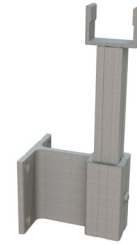

Section Support
Assembly