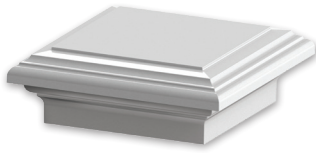

OUTDOOR LED LIGHTING

Decorative Post Cap