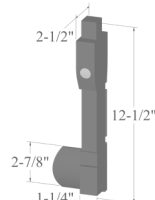

**10" MagnaLatch
ML3VPKA**