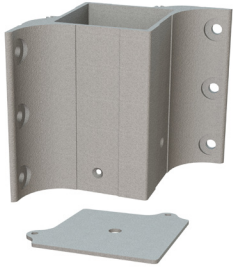

FASCIA MOUNT BRACKETS

Inside Corner
Post Bracket