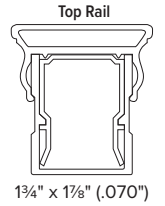

AMERICAN SERIES - HORIZONTAL CABLE RAILING

Boxed Section Includes: Top rail, intermediate baluster, mounting brackets with screws, and installation guide. Cable, posts, caps, and trim sold separately.

Part No.	LEVEL WITH HORIZONTAL CABLE INFILL	Qty.
121211366-**	36" x 6' Level Boxed Section	48
121211368-**	36" x 8' Level Boxed Section	48
121211426-**	42" x 6' Level Boxed Section	48
121211428-**	42" x 8' Level Boxed Section	48

Part No.	STAIR WITH HORIZONTAL CABLE INFILL	Qty.
121213366-**	36" x 6' Stair Boxed Section (34°)	24
121213368-**	36" x 8' Stair Boxed Section (34°)	24
121213426-**	42" x 6' Stair Boxed Section (34°)	24
121213428-**	42" x 8' Stair Boxed Section (34°)	24

Part No.	GATES WITH HORIZONTAL CABLE INFILL	Qty.
121230363-**	36" High x 36" Wide (exact) Railing Gate	1
121230364-**	36" High x 48" Wide (exact) Railing Gate	1
121230000-**	42" High x 36" Wide (exact) Railing Gate	1
121230000-**	42" High x 48" Wide (exact) Railing Gate	1

(Gates do not include Hardware) • Gates are made to order and are non-returnable.

Standard Color: Textured Black: 11, Textured White: 12, Textured Bronze: 13, Matte Black: 31, Matte White: 32, Oil Rubbed Bronze: 33
Special Order Color: Gloss Black: 01, Gloss White: 02, Gloss Bronze: 03, Gloss Kona: 04, Gloss Brownstone: 05, Gloss Beige: 09, Gloss Hunter Green: 44, Gloss Redwood: 55, Gloss Silver: 67, Gloss Speckled Walnut: 69
Coastal Upgrade Color: Coastal Textured Black: 115, Coastal Textured White: 125, Coastal Textured Bronze: 135, Coastal White: 325, Coastal Oil Rubbed Bronze: 335, Coastal Gloss Black: 015, Coastal Gloss White: 025, Coastal Gloss Bronze: 035