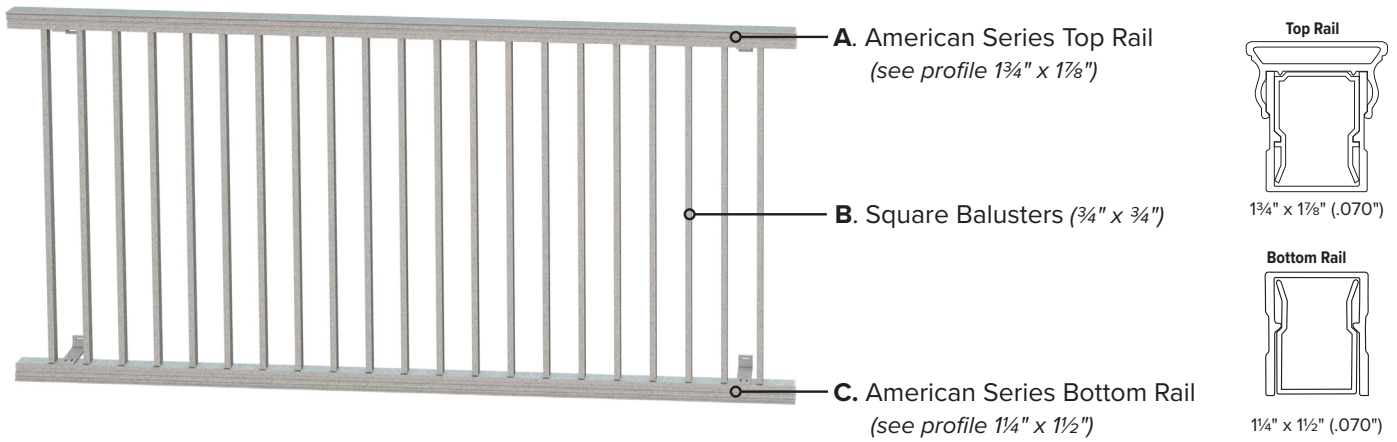

BARRIER RAILING

Boxed Section Includes: Top & bottom rails, balusters, mounting brackets with screws, end caps, and installation guide. 8' level sections include a section support.

Part No.	PATIO DOOR BARRIER RAILING (AMERICAN SERIES)	Qty.
121928403-**	40" x 36" Patio Door Barrier Rail Section	44
121928405-**	40" x 69" Patio Door Barrier Rail Section	44
121928406-**	40" x 72" Patio Door Barrier Rail Section	44
121928408-**	40" x 96" Patio Door Barrier Rail Section	44

Standard Color: Textured Black: 11, Textured White: 12, Textured Bronze: 13, Matte Black: 31, Matte White: 32, Oil Rubbed Bronze: 33
Special Order Color: Gloss Black: 01, Gloss White: 02, Gloss Bronze: 03, Gloss Kona: 04, Gloss Brownstone: 05, Gloss Beige: 09, Gloss Hunter Green: 44, Gloss Redwood: 55, Gloss Silver: 67, Gloss Speckled Walnut: 69
Coastal Upgrade Color: Coastal Textured Black: 115, Coastal Textured White: 125, Coastal Textured Bronze: 135, Coastal White: 325, Coastal Oil Rubbed Bronze: 335, Coastal Gloss Black: 015, Coastal Gloss White: 025, Coastal Gloss Bronze: 035