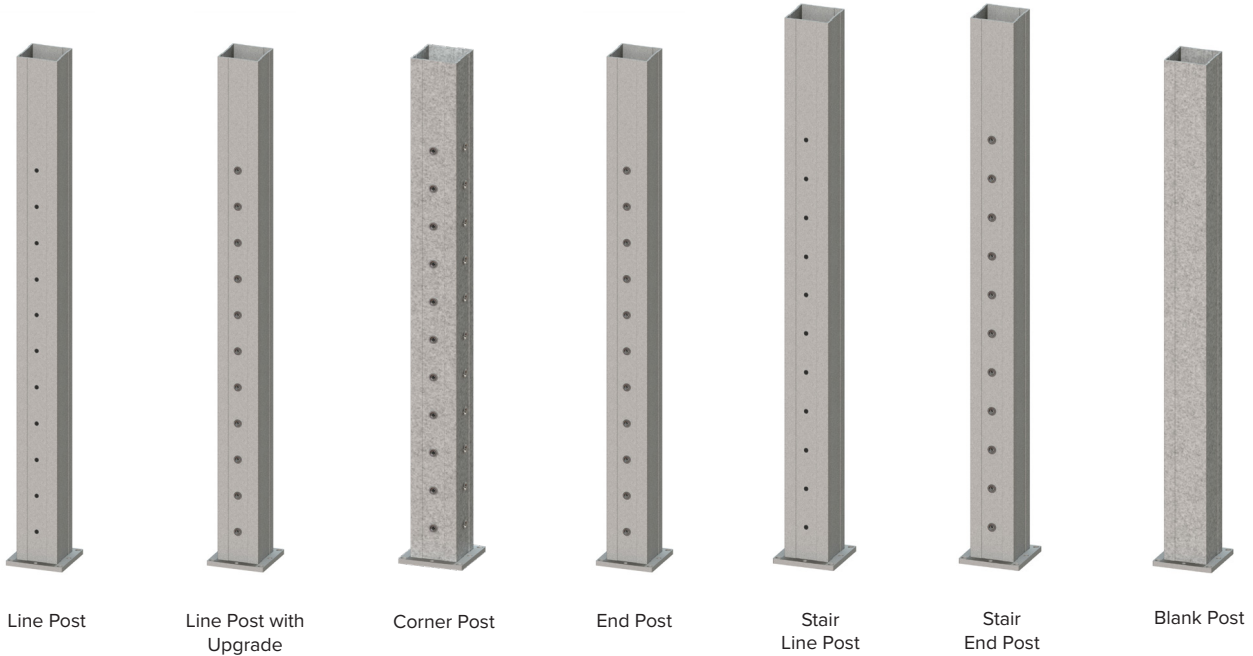

3 1/4" HORIZONTAL CABLE RAILING POSTS

Line Post

Line Post with Upgrade

Corner Post

End Post

Stair Line Post

Stair End Post

Blank Post

Part No.	36" HIGH RAILING LEVEL POST	Qty.
293532381-**	3-1/4" x 38" Level Line Post w/Plate (w/Leveling Plate)	50
293532382-**	3-1/4" x 38" Level Line Post w/Plate (w/Leveling Plate) & Upgrade Kit	50
293732383-**	3-1/4" x 38" Level Corner Post w/Plate (w/Leveling Plate) & Cable Fittings	50
293632383-**	3-1/4" x 38" Level End Post w/Plate (w/Leveling Plate) & Cable Fittings	50

Part No.	36" HIGH RAILING STAIR POST	Qty.
294632403-**	3-1/4" x 40" Stair End Post w/Plate (w/Leveling Plate) & Cable Fittings	50
294532401-**	3-1/4" x 40" Stair Line Post w/Plate (w/Leveling Plate)	50

Part No.	42" HIGH RAILING LEVEL POST	Qty.
293532441-**	3-1/4" x 44" Level Line Post w/Plate (w/Leveling Plate)	50
293532442-**	3-1/4" x 44" Level Line Post w/Plate (w/Leveling Plate) & Upgrade Kit	50
293732443-**	3-1/4" x 44" Level Corner Post w/Plate (w/Leveling Plate) & Cable Fittings	50
293632443-**	3-1/4" x 44" Level End Post w/Plate (w/Leveling Plate) & Cable Fittings	50

Part No.	42" HIGH RAILING STAIR POST	Qty.
294632463-**	3-1/4" x 46" Stair End Post w/Plate (w/Leveling Plate) & Cable Fittings	50
294532461-**	3-1/4" x 46" Stair Line Post w/Plate (w/Leveling Plate)	50

Standard Color: Textured Black: 11, Textured White: 12, Textured Bronze: 13, Matte Black: 31, Matte White: 32, Oil Rubbed Bronze: 33
Special Order Color: Gloss Black: 01, Gloss White: 02, Gloss Bronze: 03, Gloss Kona: 04, Gloss Brownstone: 05, Gloss Beige: 09, Gloss Hunter Green: 44, Gloss Redwood: 55, Gloss Silver: 67, Gloss Speckled Walnut: 69
Coastal Upgrade Color: Coastal Textured Black: 115, Coastal Textured White: 125, Coastal Textured Bronze: 135, Coastal White: 325, Coastal Oil Rubbed Bronze: 335, Coastal Gloss Black: 015, Coastal Gloss White: 025, Coastal Gloss Bronze: 035

COLUMNS/POSTS