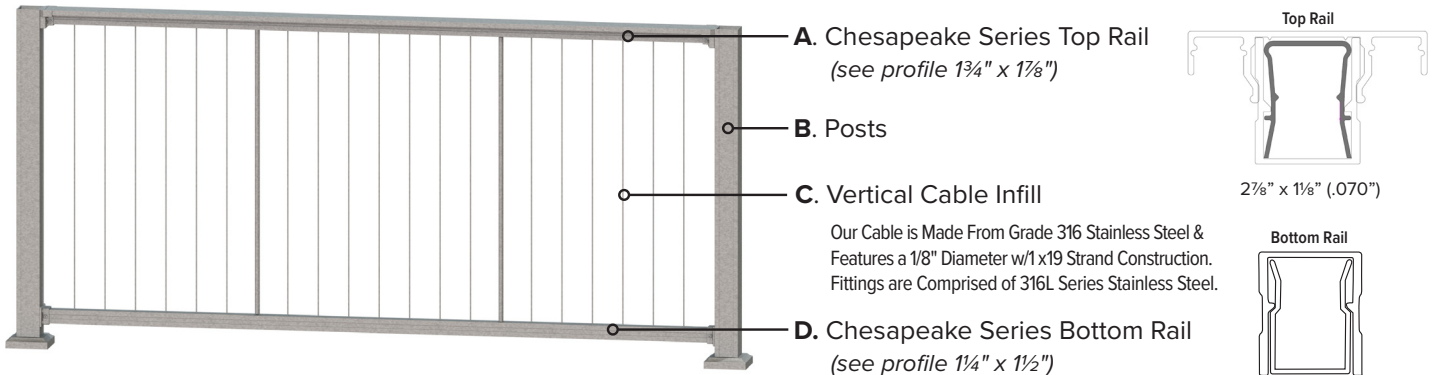

CHESAPEAKE SERIES - VERTICAL CABLE RAILING

Boxed Section Includes: Top & bottom rails, infill, support rods, mounting brackets with screws, and installation guide.
8' level sections include a section support.
Posts, caps, and trim sold separately.

Part No.	LEVEL WITH VERTICAL CABLE INFILL	Qty.
162111366-**	36" x 6' Level Boxed Section	44
162111368-**	36" x 8' Level Boxed Section	44
162111426-**	42" x 6' Level Boxed Section	44
162111428-**	42" x 8' Level Boxed Section	44

Part No.	STAIR WITH VERTICAL CABLE INFILL	Qty.
162112366-**	36" x 6' Stair Boxed Section (32°-36°)	22
162112368-**	36" x 8' Stair Boxed Section (32°-36°)	22
162112426-**	42" x 6' Stair Boxed Section (32°-36°)	22
162112428-**	42" x 8' Stair Boxed Section (32°-36°)	22

Part No.	GATES WITH VERTICAL CABLE INFILL	Qty.
162130000-**	36" High x 36" Wide (exact) Railing Gate	1
162130000-**	36" High x 48" Wide (exact) Railing Gate	1
162130000-**	42" High x 36" Wide (exact) Railing Gate	1
162130000-**	42" High x 48" Wide (exact) Railing Gate	1

(Gates do not include Hardware) • Gates are made to order and are non-returnable.

Standard Color: Textured Black: 11, Textured White: 12, Textured Bronze: 13, Matte Black: 31, Matte White: 32, Oil Rubbed Bronze: 33
Special Order Color: Gloss Black: 01, Gloss White: 02, Gloss Bronze: 03, Gloss Kona: 04, Gloss Brownstone: 05, Gloss Beige: 09, Gloss Hunter Green: 44, Gloss Redwood: 55, Gloss Silver: 67, Gloss Speckled Walnut: 69
Coastal Upgrade Color: Coastal Textured Black: 115, Coastal Textured White: 125, Coastal Textured Bronze: 135, Coastal White: 325, Coastal Oil Rubbed Bronze: 335, Coastal Gloss Black: 015, Coastal Gloss White: 025, Coastal Gloss Bronze: 035