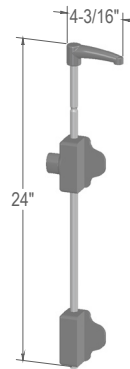

**10" MagnaLatch
ML3VPKA**

**20" MagnaLatch w/Alarm
ML3ATPKA**

**20" MagnaLatch
ML3TPKA**

**18" Lockable Drop Pin
LB218BX-KSA**

**24" Lockable Drop Pin
LB224BS-KSA**

**Gate Handle S3
LL3GH**

Part No.	LATCHES	Qty.
930443121-**-	10" Magna Latch Alert (D&D) - ML3AVPKA	10
930443221-**-	20" Magna Latch Alert (D&D) - ML3ATPKA	10
930443120-**-	10" Magna Latch (D&D) - ML3VPKA	10
930443220-**-	20" Magna Latch (D&D) - ML3TPKA	10
930412020-**-	Lockable Gate Latch (D&D) - LLA	20
930413010-**-	LokkLatch Deluxe (D&D) - LLDAB-K	10
930415020-**-	LokkLatch Magnetic (D&D) - LLMKA	10
930412120-**-	External Access Kit (D&D) - LLB	50