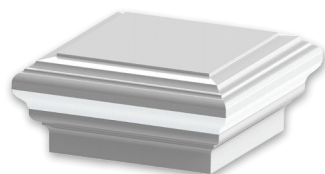

OUTDOOR LED LIGHTING

**Decorative
Post Cap Light**