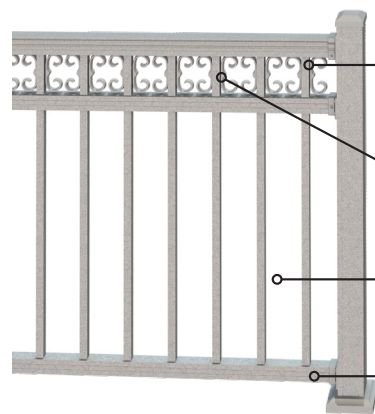

AMERICAN THIRD RAIL WITH ACCENT KITS

- **A.** American Series Top Rail
  (see profile 1 3/4" x 1 7/8")
- **B.** Third Rail Ring or Butterfly Accent
- **C.** Square Balusters
- **D.** American Series Bottom Rail
  (see profile 1 1/4" x 1 1/2")

Boxed Section Includes: Top, bottom and third rails, balusters, mounting brackets with screws, and installation guide. 8' level sections include a section support. Posts, caps, and trim sold separately.

LEVEL THIRD RAIL OPTION KITS FOR SQUARE BALUSTERS		
Part No.	(Purchase in addition to rail section)	Qty.
111915006-**	6' Square Traditional Level Third Rail Option	44
111915008-**	8' Square Traditional Level Third Rail Option	44
111917006-**	6' Square Level Third Rail Option w/Ring Accent	44
111917008-**	8' Square Level Third Rail Option w/Ring Accent	44
111919006-**	6' Square Level Third Rail Option w/Butterfly Accent	44
111919008-**	8' Square Level Third Rail Option w/Butterfly Accent	44

STAIR THIRD RAIL OPTION KITS		
Part No.	(Purchase in addition to rail section)	Qty.
111916006-**	6' Square Traditional Stair Third Rail Option	22
111916008-**	8' Square Traditional Stair Third Rail Option	22
111918006-**	6' Square Stair Third Rail Option w/Ring Accent	22
111918008-**	8' Square Stair Third Rail Option w/Ring Accent	22

Standard Color: Textured Black: 11, Textured White: 12, Textured Bronze: 13, Matte Black: 31, Matte White: 32, Oil Rubbed Bronze: 33
Special Order Color: Gloss Black: 01, Gloss White: 02, Gloss Bronze: 03, Gloss Kona: 04, Gloss Brownstone: 05, Gloss Beige: 09, Gloss Hunter Green: 44, Gloss Redwood: 55, Gloss Silver: 67, Gloss Speckled Walnut: 69
Coastal Upgrade Color: Coastal Textured Black: 115, Coastal Textured White: 125, Coastal Textured Bronze: 135, Coastal White: 325, Coastal Oil Rubbed Bronze: 335, Coastal Gloss Black: 015, Coastal Gloss White: 025, Coastal Gloss Bronze: 035