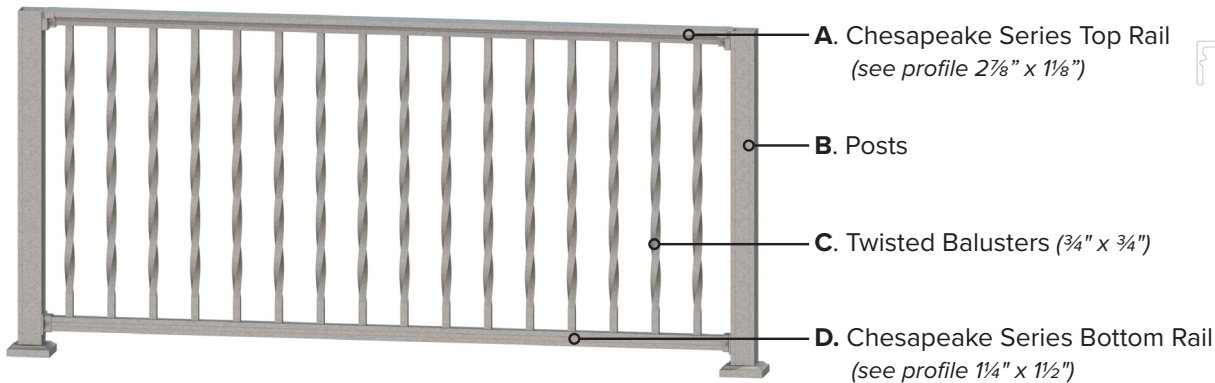

CHESAPEAKE SERIES - TWISTED BALUSTER RAILING

Boxed Section Includes: Top & bottom rails, balusters, mounting brackets with screws, and installation guide. 8' level sections include a section support. Posts, caps, and trim sold separately.

Section Support
(8' sections only)

CHESAPEAKE

Part No.	LEVEL WITH TWISTED BALUSTERS	Qty.
162211366-**	36" x 6' Level Boxed Section	36
162211368-**	36" x 8' Level Boxed Section	36
162211426-**	42" x 6' Level Boxed Section	36
162211428-**	42" x 8' Level Boxed Section	36

Part No.	STAIR WITH TWISTED BALUSTERS	Qty.
162212366-**	36" x 6' Stair Boxed Section (32°-36°)	18
162212368-**	36" x 8' Stair Boxed Section (32°-36°)	18
162212426-**	42" x 6' Stair Boxed Section (32°-36°)	18
162212428-**	42" x 8' Stair Boxed Section (32°-36°)	18

Part No.	GATES WITH TWISTED BALUSTERS	Qty.
162230000-**	36" High x 36" Wide (exact) Railing Gate	1
162230000-**	36" High x 48" Wide (exact) Railing Gate	1
162230000-**	42" High x 36" Wide (exact) Railing Gate	1
162230000-**	42" High x 48" Wide (exact) Railing Gate	1

(Gates do not include Hardware) • Gates are made to order and are non-returnable.

Standard Color: Textured Black: 11, Textured White: 12, Textured Bronze: 13, Matte Black: 31, Matte White: 32, Oil Rubbed Bronze: 33
Special Order Color: Gloss Black: 01, Gloss White: 02, Gloss Bronze: 03, Gloss Kona: 04, Gloss Brownstone: 05, Gloss Beige: 09, Gloss Hunter Green: 44, Gloss Redwood: 55, Gloss Silver: 67, Gloss Speckled Walnut: 69

Coastal Upgrade Color: Coastal Textured Black: 115, Coastal Textured White: 125, Coastal Textured Bronze: 135, Coastal White: 325, Coastal Oil Rubbed Bronze: 335, Coastal Gloss Black: 015, Coastal Gloss White: 025, Coastal Gloss Bronze: 035