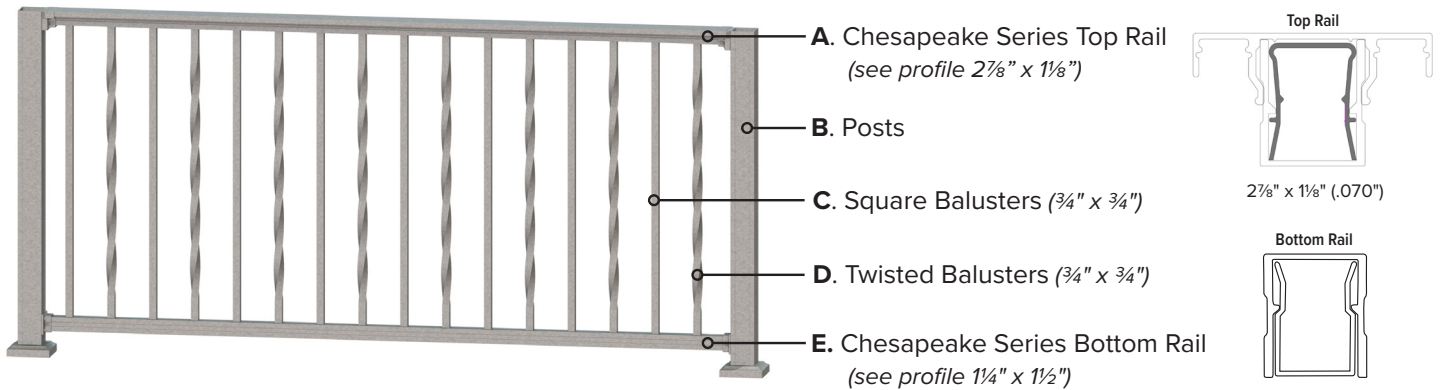

CHESAPEAKE SERIES -ALTERNATING TWISTED BALUSTER RAILING

CHESAPEAKE

Boxed Section Includes: Top & bottom rails, balusters, mounting brackets with screws, and installation guide. 8' level sections include a section support. Posts, caps, and trim sold separately.

Part No.	LEVEL WITH ALTERNATING SQUARE AND TWISTED BALUSTERS	Qty.
162011366-**	36" x 6' Level Boxed Section	36
162011368-**	36" x 8' Level Boxed Section	36
162011426-**	42" x 6' Level Boxed Section	36
162011428-**	42" x 8' Level Boxed Section	36

Part No.	STAIR WITH ALTERNATING SQUARE AND TWISTED BALUSTERS	Qty.
162012366-**	36" x 6' Stair Boxed Section (32°-36°)	18
162012368-**	36" x 8' Stair Boxed Section (32°-36°)	18
162012426-**	42" x 6' Stair Boxed Section (32°-36°)	18
162012428-**	42" x 8' Stair Boxed Section (32°-36°)	18

Part No.	GATES WITH ALTERNATING SQUARE AND TWISTED BALUSTERS	Qty.
162030000-**	36" High x 36" Wide (exact) Railing Gate	1
162030000-**	36" High x 48" Wide (exact) Railing Gate	1
162030000-**	42" High x 36" Wide (exact) Railing Gate	1
162030000-**	42" High x 48" Wide (exact) Railing Gate	1

(Gates do not include Hardware) • Gates are made to order and are non-returnable.

Standard Color: Textured Black: 11, Textured White: 12, Textured Bronze: 13, Matte Black: 31, Matte White: 32, Oil Rubbed Bronze: 33
Special Order Color: Gloss Black: 01, Gloss White: 02, Gloss Bronze: 03, Gloss Kona: 04, Gloss Brownstone: 05, Gloss Beige: 09, Gloss Hunter Green: 44, Gloss Redwood: 55, Gloss Silver: 67, Gloss Speckled Walnut: 69
Coastal Upgrade Color: Coastal Textured Black: 115, Coastal Textured White: 125, Coastal Textured Bronze: 135, Coastal White: 325, Coastal Oil Rubbed Bronze: 335, Coastal Gloss Black: 015, Coastal Gloss White: 025, Coastal Gloss Bronze: 035