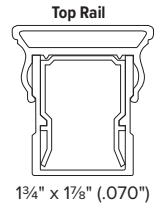

AMERICAN SERIES - ROUND BALUSTER RAILING

Boxed Section Includes: Top & bottom rails, balusters, mounting brackets with screws, and installation guide. 8' level sections include a section support. Posts, caps, and trim sold separately.

Part No.	LEVEL WITH ROUND BALUSTERS	Qty.
121811366-**-	36" x 6' Level Boxed Section	44
121811368-**-	36" x 8' Level Boxed Section	44
121811426-**-	42" x 6' Level Boxed Section	44
121811428-**-	42" x 8' Level Boxed Section	44

Part No.	STAIR WITH ROUND BALUSTERS	Qty.
121812366-**-	36" x 6' Stair Boxed Section (32°-36°)	22
121812368-**-	36" x 8' Stair Boxed Section (32°-36°)	22
121812426-**-	42" x 6' Stair Boxed Section (32°-36°)	22
121812428-**-	42" x 8' Stair Boxed Section (32°-36°)	22

Part No.	GATES WITH ROUND BALUSTERS	Qty.
121830000-**-	36" High x 36" Wide (exact) Railing Gate	1
121830000-**-	36" High x 48" Wide (exact) Railing Gate	1
121830000-**-	42" High x 36" Wide (exact) Railing Gate	1
121830000-**-	42" High x 48" Wide (exact) Railing Gate	1

(Gates do not include Hardware) • Gates are made to order and are non-returnable.

Standard Color: Textured Black: 11, Textured White: 12, Textured Bronze: 13, Matte Black: 31, Matte White: 32, Oil Rubbed Bronze: 33
Special Order Color: Gloss Black: 01, Gloss White: 02, Gloss Bronze: 03, Gloss Kona: 04, Gloss Brownstone: 05, Gloss Beige: 09, Gloss Hunter Green: 44, Gloss Redwood: 55, Gloss Silver: 67, Gloss Speckled Walnut: 69
Coastal Upgrade Color: Coastal Textured Black: 115, Coastal Textured White: 125, Coastal Textured Bronze: 135, Coastal White: 325, Coastal Oil Rubbed Bronze: 335, Coastal Gloss Black: 015, Coastal Gloss White: 025, Coastal Gloss Bronze: 035