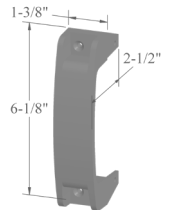

**10" MagnaLatch
ML3VPKA**

**20" MagnaLatch w/Alarm
ML3ATPKA**

**20" MagnaLatch
ML3TPKA**

**18" Lockable Drop Pin
LB218BX-KSA**

**24" Lockable Drop Pin
LB224BS-KSA**

**Gate Handle S3
LL3GH**

Part No.	LATCHES	Qty.
930443121-**-	10" Magna Latch Alert (D&D) - ML3AVPKA	10
930443221-**-	20" Magna Latch Alert (D&D) - ML3ATPKA	10
930443120-**-	10" Magna Latch (D&D) - ML3VPKA	10
930443220-**-	20" Magna Latch (D&D) - ML3TPKA	10
930412020-**-	Lockable Gate Latch (D&D) - LLA	20
930413010-**-	LokkLatch Deluxe (D&D) - LLDAB-K	10
930415020-**-	LokkLatch Magnetic (D&D) - LLMKA	10
930412120-**-	External Access Kit (D&D) - LLB	50