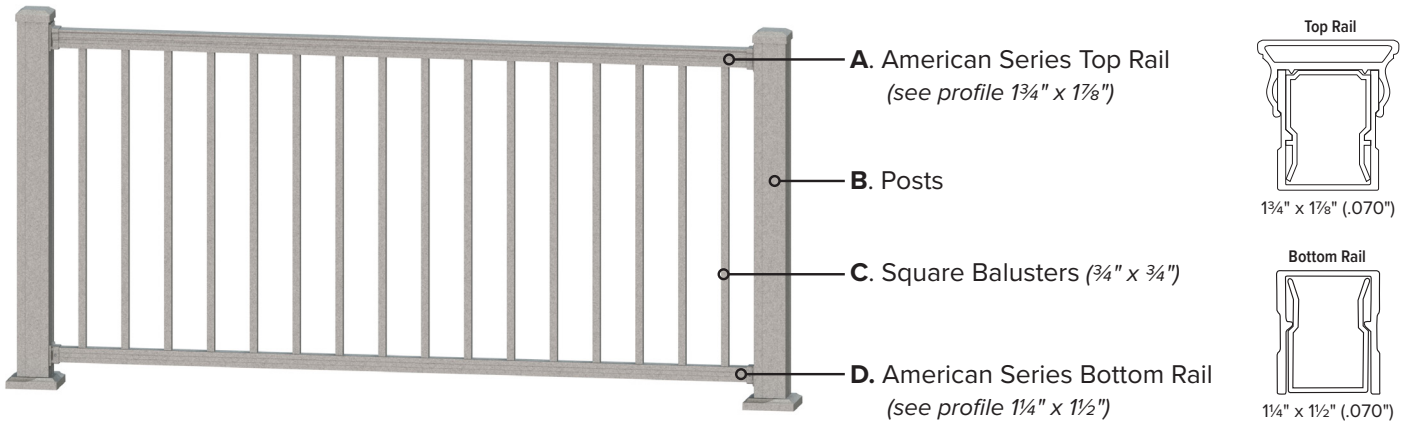

ROUND

HORIZONTAL CABLE

VERTICAL CABLE

AMERICAN SERIES

Key-Link's top-selling aluminum railing has a clean flat-top profile for a modern yet classic style. This versatile railing complements any design and can be paired with aluminum balusters or with Key-Link's horizontal or vertical cable infill for a truly custom look.

STANDARD COLORS

PROFILE

AMERICAN SERIES - SQUARE BALUSTER RAILING

Boxed Section Includes: Top & bottom rails, balusters, mounting brackets with screws, and installation guide. 8' level sections include a section support. Posts, caps, and trim sold separately.