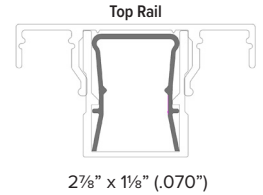

CHESAPEAKE SERIES - TWISTED BALUSTER RAILING

Boxed Section Includes: Top & bottom rails, balusters, mounting brackets with screws, and installation guide. 8' level sections include a section support. Posts, caps, and trim sold separately.

Section Support
(8' sections only)

CHESAPEAKE

Part No.	LEVEL WITH TWISTED BALUSTERS	Qty.
162211366-**	36" x 6' Level Boxed Section	36
162211368-**	36" x 8' Level Boxed Section	36
162211426-**	42" x 6' Level Boxed Section	36
162211428-**	42" x 8' Level Boxed Section	36

Part No.	STAIR WITH TWISTED BALUSTERS	Qty.
162212366-**	36" x 6' Stair Boxed Section (32°-36°)	18
162212368-**	36" x 8' Stair Boxed Section (32°-36°)	18
162212426-**	42" x 6' Stair Boxed Section (32°-36°)	18
162212428-**	42" x 8' Stair Boxed Section (32°-36°)	18

Part No.	GATES WITH TWISTED BALUSTERS	Qty.
162230000-**	36" High x 36" Wide (exact) Railing Gate	1
162230000-**	36" High x 48" Wide (exact) Railing Gate	1
162230000-**	42" High x 36" Wide (exact) Railing Gate	1
162230000-**	42" High x 48" Wide (exact) Railing Gate	1

(Gates do not include Hardware) • Gates are made to order and are non-returnable.

Standard Color: Textured Black: 11, Textured White: 12, Textured Bronze: 13, Matte Black: 31, Matte White: 32, Oil Rubbed Bronze: 33
Special Order Color: Gloss Black: 01, Gloss White: 02, Gloss Bronze: 03, Gloss Kona: 04, Gloss Brownstone: 05, Gloss Beige: 09, Gloss Hunter Green: 44, Gloss Redwood: 55, Gloss Silver: 67, Gloss Speckled Walnut: 69

Coastal Upgrade Color: Coastal Textured Black: 115, Coastal Textured White: 125, Coastal Textured Bronze: 135, Coastal White: 325, Coastal Oil Rubbed Bronze: 335, Coastal Gloss Black: 015, Coastal Gloss White: 025, Coastal Gloss Bronze: 035