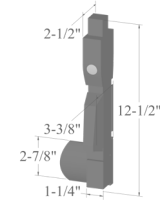

**10" MagnaLatch w/Alarm
ML3AVPKA**