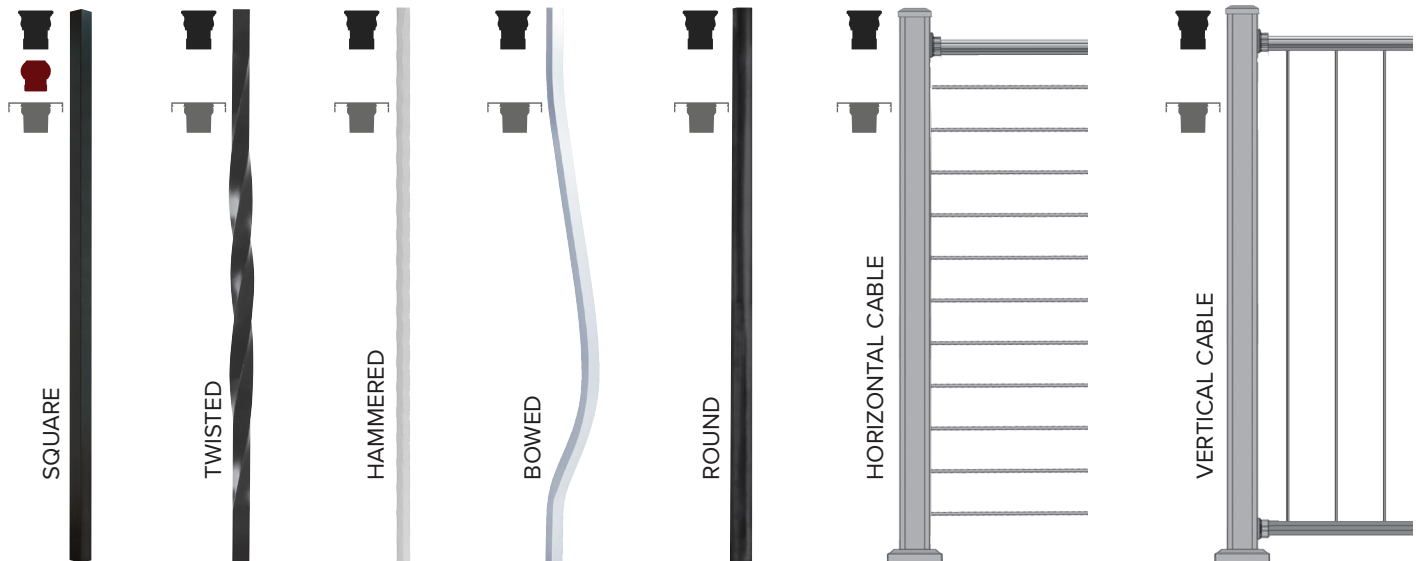

OUTLOOK SERIES

Top Rail

Bottom Rail

- 1 $\frac{1}{2}$ " Flat Top Rail
- Railing Height Options: 36" · 42"
- Railing Length Options: 4' (42") · 5' · 6' · 7' · 8'
- Square Balusters are $\frac{5}{8}$ "

CHESAPEAKE SERIES

Top Rail

Bottom Rail

- Top Deckboard Not Included
- Railing Height Options: 36" · 42"
- Railing Length Options: 6' · 8'
- Square Balusters are $\frac{3}{4}$ "

INFILL OPTIONS

SQUARE

TWISTED

HAMMERED

BOWED

ROUND

HORIZONTAL CABLE

VERTICAL CABLE

AMERICAN SERIES

Key-Link's top-selling aluminum railing has a clean flat-top profile for a modern yet classic style. This versatile railing complements any design and can be paired with aluminum balusters or with Key-Link's horizontal or vertical cable infill for a truly custom look.