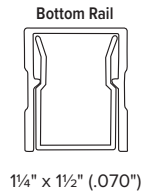

CHESAPEAKE SERIES - ROUND BALUSTER RAILING