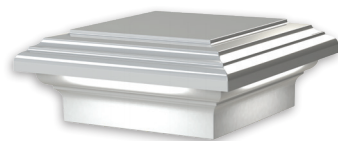

**Decorative
Post Cap Down Light**