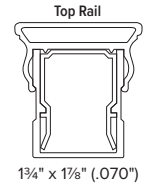

AMERICAN THIRD RAIL SECTIONS

Boxed Section Includes: Top, bottom and third rails, balusters, mounting brackets with screws, and installation guide. 8' level sections include a section support. Posts, caps, and trim sold separately.

Part No.	LEVEL WITH CONTEMPORARY THIRD-RAIL	Qty.
122311366-**	36" x 6' Level Boxed Section	36
122311368-**	36" x 8' Level Boxed Section	36
122311426-**	42" x 6' Level Boxed Section	36
122311428-**	42" x 8' Level Boxed Section	36

Part No.	STAIR WITH CONTEMPORARY THIRD-RAIL	Qty.
122312366-**	36" x 6' Stair Boxed Section (32°-36°)	18
122312368-**	36" x 8' Stair Boxed Section (32°-36°)	18