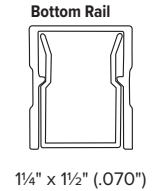

AMERICAN SERIES - TWISTED BALUSTER RAILING