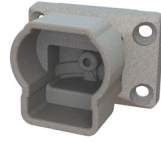

OUTLOOK SERIES BRACKETS & WEDGES

Level Bracket

Stair
32°-36°

45° Bracket

Horizontal Swivel
0°-40°

Vertical Swivel
0°-30°

Stair Wedge
5°

Part No.	LEVEL BRACKETS & WEDGES	Qty.
935014504-**	4-Pk 45° Angle Mounting Bracket	25
935010004-**	4-Pk Level Mounting Bracket	25
935015504-**	4-Pk Swivel Horizontal Mounting Bracket	25
935026004-**	4-Pk Swivel Vertical Mounting Bracket	25