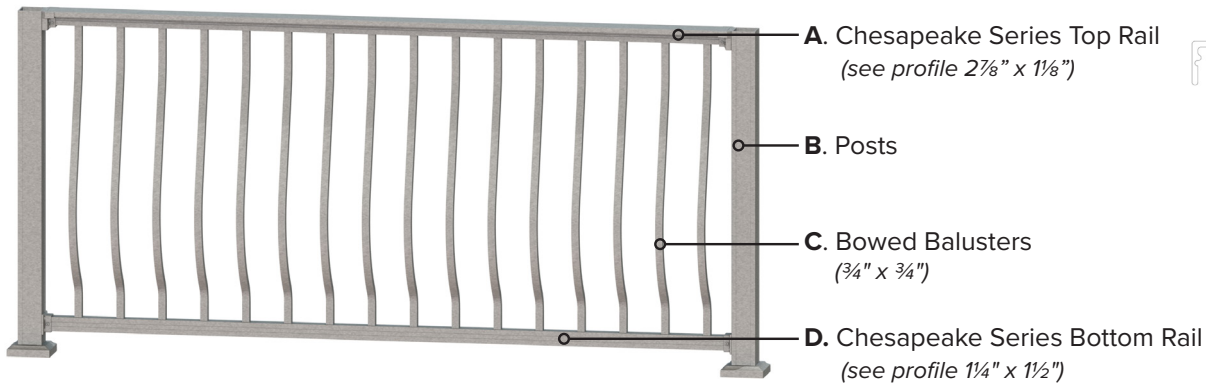

CHESAPEAKE SERIES - BOWED BALUSTER RAILING

Boxed Section Includes: Top & bottom rails, balusters, mounting brackets with screws, and installation guide. 8' level sections include a section support. Posts, caps, and trim sold separately.

Section Support
(8' sections only)

CHESAPEAKE

Part No.	LEVEL WITH BOWED BALUSTERS	Qty.
161311366-**	36" x 6' Level Boxed Section	24
161311368-**	36" x 8' Level Boxed Section	24
161311426-**	42" x 6' Level Boxed Section	24
161311428-**	42" x 8' Level Boxed Section	24

Part No.	STAIR WITH BOWED BALUSTERS	Qty.
161312366-**	36" x 6' Stair Boxed Section (32°-36°)	12
161312368-**	36" x 8' Stair Boxed Section (32°-36°)	12
161312426-**	42" x 6' Stair Boxed Section (32°-36°)	12
161311428-**	42" x 8' Stair Boxed Section (32°-36°)	12

Part No.	GATES WITH BOWED BALUSTERS	Qty.
161330000-**	36" High x 36" Wide (exact) Railing Gate	1
161330000-**	36" High x 48" Wide (exact) Railing Gate	1
161330000-**	42" High x 36" Wide (exact) Railing Gate	1
161330000-**	42" High x 48" Wide (exact) Railing Gate	1

(Gates do not include Hardware) • Gates are made to order and are non-returnable.

Standard Color: Textured Black: 11, Textured White: 12, Textured Bronze: 13, Matte Black: 31, Matte White: 32, Oil Rubbed Bronze: 33
Special Order Color: Gloss Black: 01, Gloss White: 02, Gloss Bronze: 03, Gloss Kona: 04, Gloss Brownstone: 05, Gloss Beige: 09, Gloss Hunter Green: 44, Gloss Redwood: 55, Gloss Silver: 67, Gloss Speckled Walnut: 69

Coastal Upgrade Color: Coastal Textured Black: 115, Coastal Textured White: 125, Coastal Textured Bronze: 135, Coastal White: 325, Coastal Oil Rubbed Bronze: 335, Coastal Gloss Black: 015, Coastal Gloss White: 025, Coastal Gloss Bronze: 035