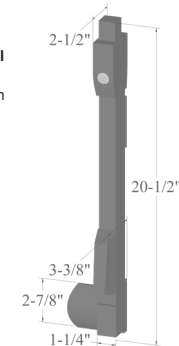

**20" MagnaLatch w/Alarm
ML3ATPKA**