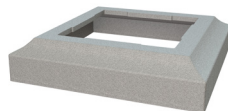

POST CAPS & TRIM

Post Trim

Part No.	POST CAPS	Qty.
910121250-**	2 1/2" Flat Cap	50
910122250-**	2 1/2" Ball Cap	50
910121320-**	3 1/4" Flat Cap	50
910122320-**	3 1/4" Ball Cap	50
910121400-**	4" Flat Cap	50
910122400-**	4" Ball Cap	50

Part No.-**	POST TRIM	Qty.
952000250-**	2 1/2" Post Trim	50
952002250-**	2 1/2" (2-Piece) Post Trim	50
956000250-**	2-1/2" (Horizontal Cable) Post Trim	50
952000320-**	3 1/4" Post Trim	50
952002320-**	3 1/4" (2-Piece) Post Trim	50
956000320-**	3-1/4" (Horizontal Cable) Post Trim	50
952000400-**	4" Post Trim	50
952002400-**	4" (2-Piece) Post Trim	50

Part No.	POST MOUNT UNDERDECK BRACKETS	Qty.
940917570-**	Post Underdeck Brackets 1/4"	50
940917579-**	Post Underdeck Brackets 1/4" (Includes Hardware)	50

Part No.	POST ACCENTS	Qty.
951020000-**	End Post Accent	25
951030000-**	Lamb's Tongue Rail Accent	15
951040000-**	Rail End Cap	20

Standard Color: Textured Black: 11, Textured White: 12, Textured Bronze: 13, Matte Black: 31, Matte White: 32, Oil Rubbed Bronze: 33
Special Order Color: Gloss Black: 01, Gloss White: 02, Gloss Bronze: 03, Gloss Kona: 04, Gloss Brownstone: 05, Gloss Beige: 09, Gloss Hunter Green: 44, Gloss Redwood: 55, Gloss Silver: 67, Gloss Speckled Walnut: 69
Coastal Upgrade Color: Coastal Textured Black: 115, Coastal Textured White: 125, Coastal Textured Bronze: 135, Coastal White: 325, Coastal Oil Rubbed Bronze: 335, Coastal Gloss Black: 015, Coastal Gloss White: 025, Coastal Gloss Bronze: 035