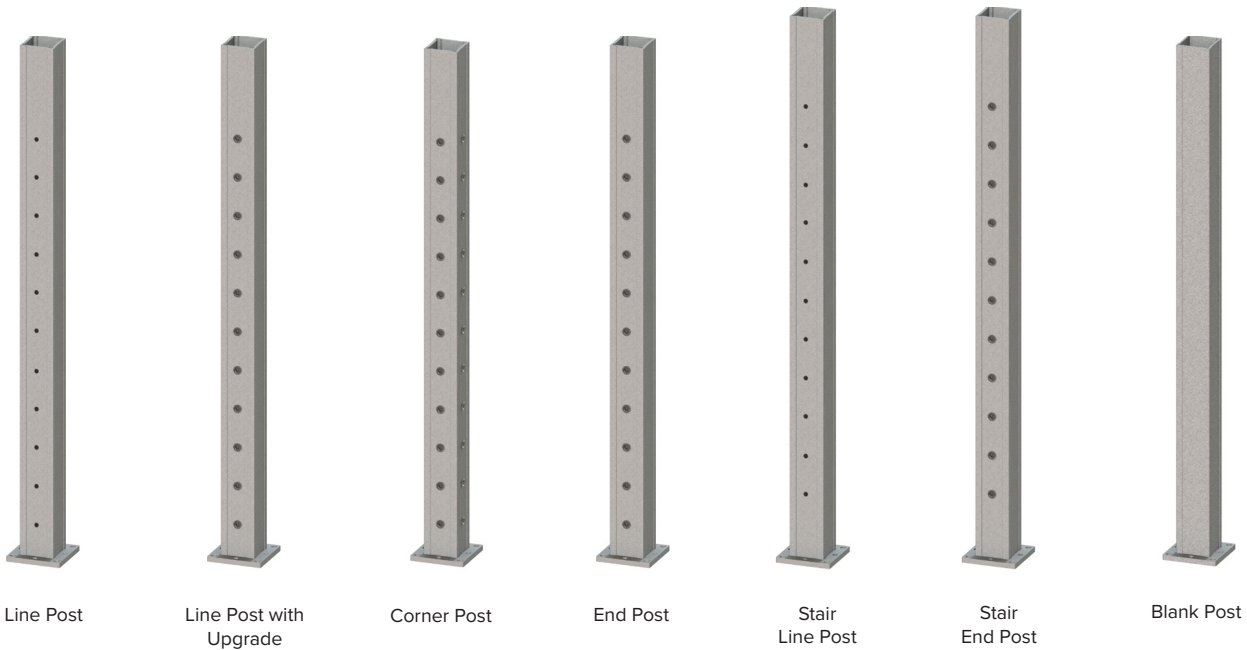

2 1/2" HORIZONTAL CABLE RAILING POSTS

COLUMNS/POSTS

Part No.	36" HIGH RAILING LEVEL POST	Qty.
293525381-**	2-1/2" x 38" Level Line Post w/Plate (w/Leveling Plate)	50
293525382-**	2-1/2" x 38" Level Line Post w/Plate (w/Leveling Plate) w/Upgrade Kit	50
293628383-**	2-1/2" x 38" Level End Post w/Plate (w/Leveling Plate) w/Cable Fittings	50
293728383-**	2-1/2" x 38" Level Corner Post w/Plate (w/Leveling Plate) w/Cable Fittings	50

Part No.	36" HIGH RAILING STAIR POST	Qty.
294628403-**	2-1/2" x 40" Stair End Post w/Plate (w/Leveling Plate) w/Cable Fittings	50
294525401-**	2-1/2" x 40" Stair Line Post w/Plate (w/Leveling Plate)	50

Part No.	42" HIGH RAILING LEVEL POST	Qty.
293728443-**	2-1/2" x 44" Level Corner Post w/Plate (w/Leveling Plate) w/Cable Fittings	50
293628443-**	2-1/2" x 44" Level End Post w/Plate (w/Leveling Plate) w/Cable Fittings	50
293525441-**	2-1/2" x 44" Level Line Post w/Plate (w/Leveling Plate)	50
293525442-**	2-1/2" x 44" Level Line Post w/Plate (w/Leveling Plate) w/Upgrade Kit	50

Part No.	42" HIGH RAILING STAIR POST	Qty.
294628463-**	2-1/2" x 46" Stair End Post w/Plate (w/Leveling Plate) w/Cable Fittings	50
294525461-**	2-1/2" x 46" Stair Line Post w/Plate (w/Leveling Plate)	50

Standard Color: Textured Black: 11, Textured White: 12, Textured Bronze: 13, Matte Black: 31, Matte White: 32, Oil Rubbed Bronze: 33
Special Order Color: Gloss Black: 01, Gloss White: 02, Gloss Bronze: 03, Gloss Kona: 04, Gloss Brownstone: 05, Gloss Beige: 09, Gloss Hunter Green: 44, Gloss Redwood: 55, Gloss Silver: 67, Gloss Speckled Walnut: 69
Coastal Upgrade Color: Coastal Textured Black: 115, Coastal Textured White: 125, Coastal Textured Bronze: 135, Coastal White: 325, Coastal Oil Rubbed Bronze: 335, Coastal Gloss Black: 015, Coastal Gloss White: 025, Coastal Gloss Bronze: 035