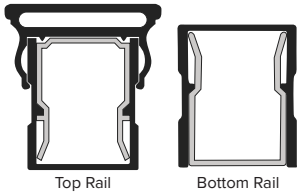

KEY-LINK'S STANDARD COLOR OPTIONS

KEY-LINK'S SPECIAL ORDER COLOR OPTIONS*

KEY-LINK'S COASTAL UPGRADE COLOR OPTIONS*

SERIES COMPARISON

AMERICAN SERIES

Top Rail

Bottom Rail

- 1 $\frac{3}{4}$ " W x 1 $\frac{7}{8}$ " H Flat Top Rail
- Railing Height Options: 36" · 42"
- Railing Length Options: 6' · 8'
- Square Balusters are $\frac{3}{4}$ "

OUTLOOK SERIES

Top Rail

Bottom Rail

- 1 $\frac{1}{2}$ " Flat Top Rail
- Railing Height Options: 36" · 42"
- Railing Length Options: 4' (42") · 5' · 6' · 7' · 8'
- Square Balusters are $\frac{5}{8}$ "

CHESAPEAKE SERIES