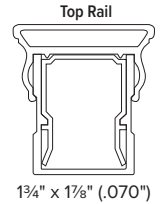

Boxed Section Includes: Top & bottom rails, infill, support rods, mounting brackets with screws, and installation guide.
8' level sections include a section support.
Posts, caps, and trim sold separately.

Part No.	LEVEL WITH VERTICAL CABLE INFILL	Qty.
122111366-**	36" x 6' Level Boxed Section	44
122111368-**	36" x 8' Level Boxed Section	44
122111426-**	42" x 6' Level Boxed Section	44
122111428-**	42" x 8' Level Boxed Section	44

Part No.	STAIR WITH VERTICAL CABLE INFILL	Qty.
122112366-**	36" x 6' Stair Boxed Section (32°-36°)	22
122112368-**	36" x 8' Stair Boxed Section (32°-36°)	22
122112426-**	42" x 6' Stair Boxed Section (32°-36°)	22
122112428-**	42" x 8' Stair Boxed Section (32°-36°)	22

Part No.	GATES WITH VERTICAL CABLE INFILL	Qty.
122130363-**	36" High x 36" Wide (exact) Railing Gate	1
122130364-**	36" High x 48" Wide (exact) Railing Gate	1
122130000-**	42" High x 36" Wide (exact) Railing Gate	1
122130000-**	42" High x 48" Wide (exact) Railing Gate	1

(Gates do not include Hardware) • Gates are made to order and are non-returnable.

Standard Color: Textured Black: 11, Textured White: 12, Textured Bronze: 13, Matte Black: 31, Matte White: 32, Oil Rubbed Bronze: 33
Special Order Color: Gloss Black: 01, Gloss White: 02, Gloss Bronze: 03, Gloss Kona: 04, Gloss Brownstone: 05, Gloss Beige: 09, Gloss Hunter Green: 44, Gloss Redwood: 55, Gloss Silver: 67, Gloss Speckled Walnut: 69
Coastal Upgrade Color: Coastal Textured Black: 115, Coastal Textured White: 125, Coastal Textured Bronze: 135, Coastal White: 325, Coastal Oil Rubbed Bronze: 335, Coastal Gloss Black: 015, Coastal Gloss White: 025, Coastal Gloss Bronze: 035