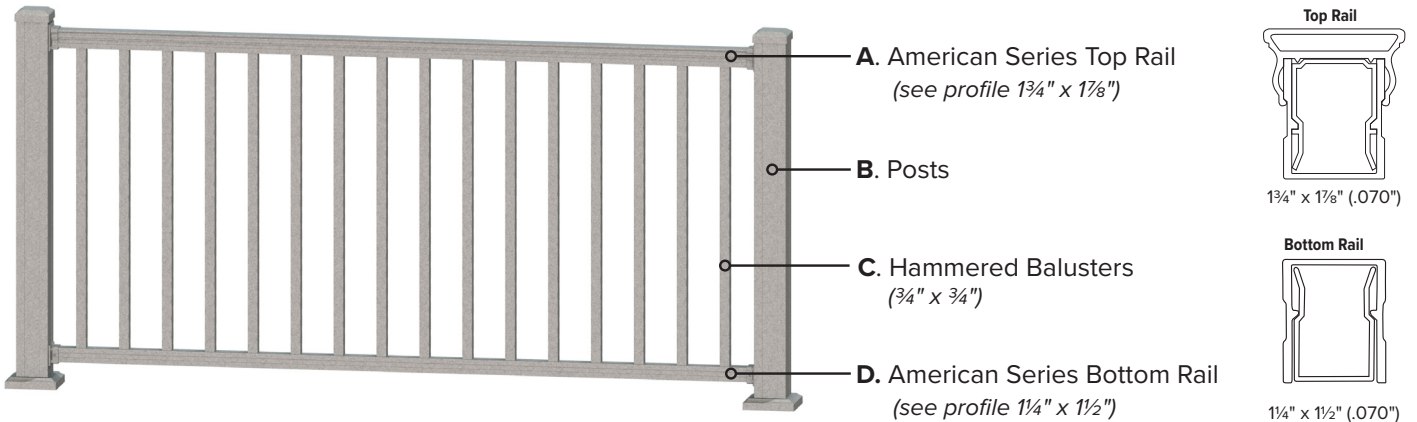

AMERICAN SERIES - HAMMERED BALUSTER RAILING

Boxed Section Includes: Top & bottom rails, balusters, mounting brackets with screws, and installation guide. 8' level sections include a section support. Posts, caps, and trim sold separately.

Section Support
(8' sections only)

Part No.	LEVEL WITH HAMMERED BALUSTERS	Qty.
120811366-**	36" x 6' Level Boxed Section	44
120811368-**	36" x 8' Level Boxed Section	44
120811426-**	42" x 6' Level Boxed Section	44
120811428-**	42" x 8' Level Boxed Section	44

Part No.	STAIR WITH HAMMERED BALUSTERS	Qty.
120812366-**	36" x 6' Stair Boxed Section (32°-36°)	22
120812368-**	36" x 8' Stair Boxed Section (32°-36°)	22
120812426-**	42" x 6' Stair Boxed Section (32°-36°)	22
120812428-**	42" x 8' Stair Boxed Section (32°-36°)	22

Part No.	GATES WITH HAMMERED BALUSTERS	Qty.
121830000-**	36" High x 36" Wide (exact) Railing Gate	1
121830000-**	36" High x 48" Wide (exact) Railing Gate	1
121830000-**	42" High x 36" Wide (exact) Railing Gate	1
121830000-**	42" High x 48" Wide (exact) Railing Gate	1

(Gates do not include Hardware) • Gates are made to order and are non-returnable.

Standard Color: Textured Black: 11, Textured White: 12, Textured Bronze: 13, Matte Black: 31, Matte White: 32, Oil Rubbed Bronze: 33
Special Order Color: Gloss Black: 01, Gloss White: 02, Gloss Bronze: 03, Gloss Kona: 04, Gloss Brownstone: 05, Gloss Beige: 09, Gloss Hunter Green: 44, Gloss Redwood: 55, Gloss Silver: 67, Gloss Speckled Walnut: 69
Coastal Upgrade Color: Coastal Textured Black: 115, Coastal Textured White: 125, Coastal Textured Bronze: 135, Coastal White: 325, Coastal Oil Rubbed Bronze: 335, Coastal Gloss Black: 015, Coastal Gloss White: 025, Coastal Gloss Bronze: 035