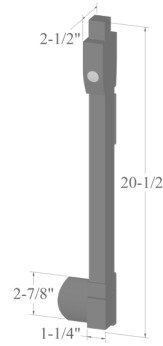

**20" MagnaLatch
ML3TPKA**