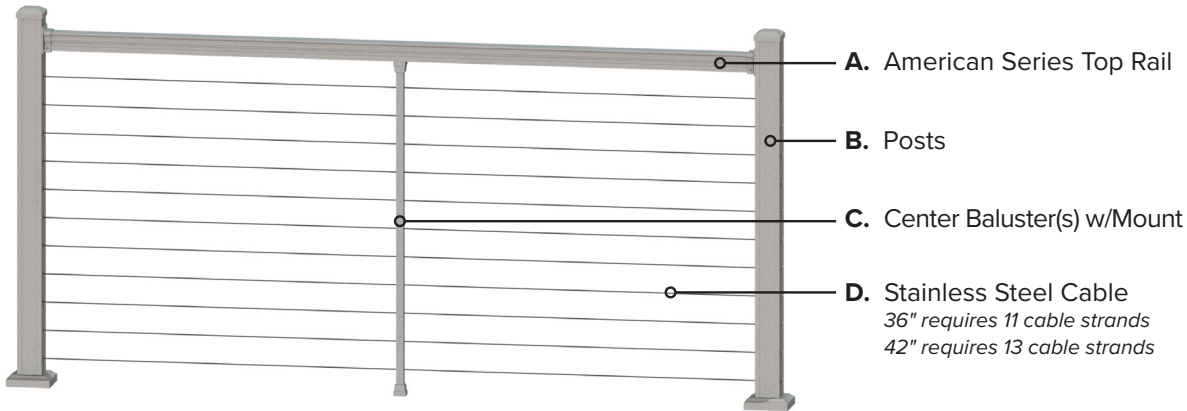

AMERICAN SERIES - HORIZONTAL CABLE RAILING

Boxed Section Includes: Top rail, intermediate baluster, mounting brackets with screws, and installation guide. Cable, posts, caps, and trim sold separately.

Part No.	LEVEL WITH HORIZONTAL CABLE INFILL	Qty.
121211366-**	36" x 6' Level Boxed Section	48
121211368-**	36" x 8' Level Boxed Section	48
121211426-**	42" x 6' Level Boxed Section	48
121211428-**	42" x 8' Level Boxed Section	48

Part No.	STAIR WITH HORIZONTAL CABLE INFILL	Qty.
121213366-**	36" x 6' Stair Boxed Section (34°)	24
121213368-**	36" x 8' Stair Boxed Section (34°)	24
121213426-**	42" x 6' Stair Boxed Section (34°)	24
121213428-**	42" x 8' Stair Boxed Section (34°)	24

Part No.	GATES WITH HORIZONTAL CABLE INFILL	Qty.
121230363-**	36" High x 36" Wide (exact) Railing Gate	1
121230364-**	36" High x 48" Wide (exact) Railing Gate	1
121230000-**	42" High x 36" Wide (exact) Railing Gate	1
121230000-**	42" High x 48" Wide (exact) Railing Gate	1

(Gates do not include Hardware) • Gates are made to order and are non-returnable.

Standard Color: Textured Black: 11, Textured White: 12, Textured Bronze: 13, Matte Black: 31, Matte White: 32, Oil Rubbed Bronze: 33
Special Order Color: Gloss Black: 01, Gloss White: 02, Gloss Bronze: 03, Gloss Kona: 04, Gloss Brownstone: 05, Gloss Beige: 09, Gloss Hunter Green: 44, Gloss Redwood: 55, Gloss Silver: 67, Gloss Speckled Walnut: 69
Coastal Upgrade Color: Coastal Textured Black: 115, Coastal Textured White: 125, Coastal Textured Bronze: 135, Coastal White: 325, Coastal Oil Rubbed Bronze: 335, Coastal Gloss Black: 015, Coastal Gloss White: 025, Coastal Gloss Bronze: 035