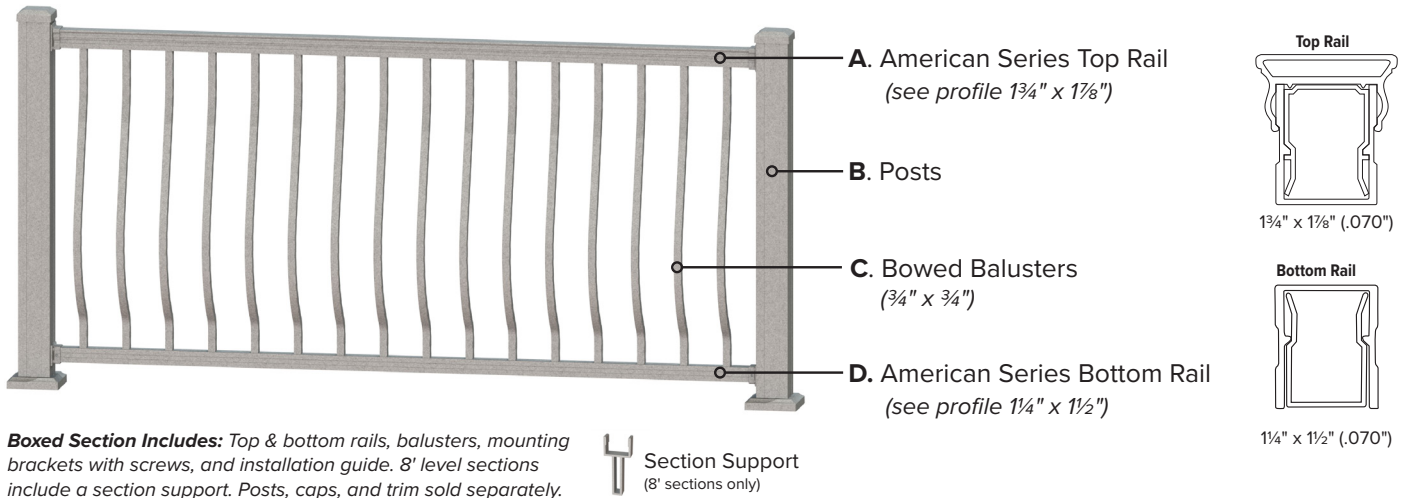

AMERICAN SERIES - BOWED BALUSTER RAILING

Boxed Section Includes: Top & bottom rails, balusters, mounting brackets with screws, and installation guide. 8' level sections include a section support. Posts, caps, and trim sold separately.

Part No.	LEVEL WITH BOWED BALUSTERS	Qty.
121311366-**	36" x 6' Level Boxed Section	24
121311368-**	36" x 8' Level Boxed Section	24
121311426-**	42" x 6' Level Boxed Section	24
121311428-**	42" x 8' Level Boxed Section	24

Part No.	STAIR WITH BOWED BALUSTERS	Qty.
121312366-**	36" x 6' Stair Boxed Section (32°-36°)	12
121312368-**	36" x 8' Stair Boxed Section (32°-36°)	12
121312426-**	42" x 6' Stair Boxed Section (32°-36°)	12
121312428-**	42" x 8' Stair Boxed Section (32°-36°)	12

Part No.	GATES WITH BOWED BALUSTERS	Qty.
121330000-**	36" High x 36" Wide (exact) Railing Gate	1
121330000-**	36" High x 48" Wide (exact) Railing Gate	1
121330000-**	42" High x 36" Wide (exact) Railing Gate	1
121330000-**	42" High x 48" Wide (exact) Railing Gate	1

(Gates do not include Hardware) • Gates are made to order and are non-returnable.

Standard Color: Textured Black: 11, Textured White: 12, Textured Bronze: 13, Matte Black: 31, Matte White: 32, Oil Rubbed Bronze: 33
Special Order Color: Gloss Black: 01, Gloss White: 02, Gloss Bronze: 03, Gloss Kona: 04, Gloss Brownstone: 05, Gloss Beige: 09, Gloss Hunter Green: 44, Gloss Redwood: 55, Gloss Silver: 67, Gloss Speckled Walnut: 69
Coastal Upgrade Color: Coastal Textured Black: 115, Coastal Textured White: 125, Coastal Textured Bronze: 135, Coastal White: 325, Coastal Oil Rubbed Bronze: 335, Coastal Gloss Black: 015, Coastal Gloss White: 025, Coastal Gloss Bronze: 035