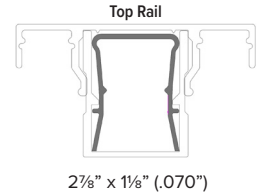

CHESAPEAKE SERIES - ROUND BALUSTER RAILING

Boxed Section Includes: Top & bottom rails, balusters, mounting brackets with screws, and installation guide. 8' level sections include a section support. Posts, caps, and trim sold separately.

CHESAPEAKE

Part No.	LEVEL WITH ROUND BALUSTERS	Qty.
161811366-**	36" x 6' Level Boxed Section	44
161811368-**	36" x 8' Level Boxed Section	44
161811426-**	42" x 6' Level Boxed Section	44
161811428-**	42" x 8' Level Boxed Section	44

Part No.	STAIR WITH ROUND BALUSTERS	Qty.
161812366-**	36" x 6' Stair Boxed Section (32°-36°)	22
161812368-**	36" x 8' Stair Boxed Section (32°-36°)	22
161812426-**	42" x 6' Stair Boxed Section (32°-36°)	22
161812428-**	42" x 8' Stair Boxed Section (32°-36°)	22

Part No.	GATES WITH ROUND BALUSTERS	Qty.
161830000-**	36" High x 36" Wide (exact) Railing Gate	1
161830000-**	36" High x 48" Wide (exact) Railing Gate	1
161830000-**	42" High x 36" Wide (exact) Railing Gate	1
161830000-**	42" High x 48" Wide (exact) Railing Gate	1

(Gates do not include Hardware) • Gates are made to order and are non-returnable.

Standard Color: Textured Black: 11, Textured White: 12, Textured Bronze: 13, Matte Black: 31, Matte White: 32, Oil Rubbed Bronze: 33
Special Order Color: Gloss Black: 01, Gloss White: 02, Gloss Bronze: 03, Gloss Kona: 04, Gloss Brownstone: 05, Gloss Beige: 09, Gloss Hunter Green: 44, Gloss Redwood: 55, Gloss Silver: 67, Gloss Speckled Walnut: 69
Coastal Upgrade Color: Coastal Textured Black: 115, Coastal Textured White: 125, Coastal Textured Bronze: 135, Coastal White: 325, Coastal Oil Rubbed Bronze: 335, Coastal Gloss Black: 015, Coastal Gloss White: 025, Coastal Gloss Bronze: 035