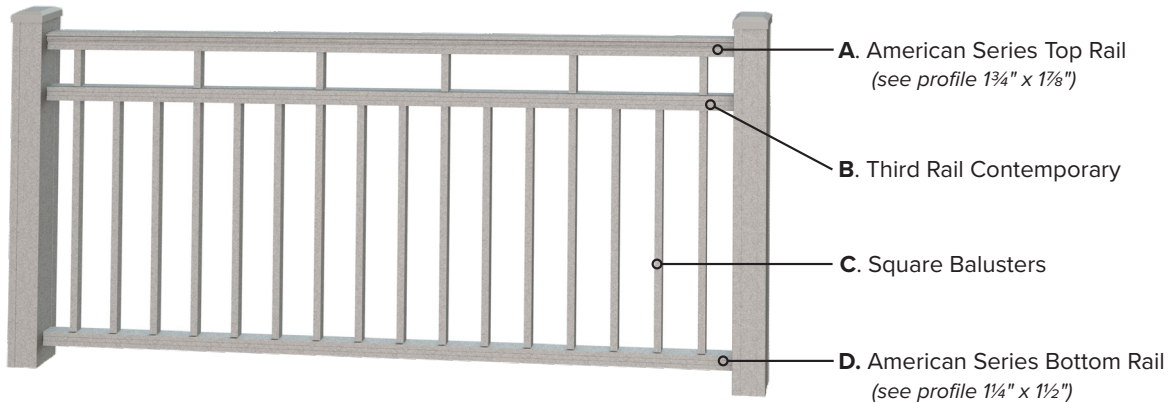

AMERICAN THIRD RAIL SECTIONS

Boxed Section Includes: Top, bottom and third rails, balusters, mounting brackets with screws, and installation guide. 8' level sections include a section support. Posts, caps, and trim sold separately.

Part No.	LEVEL WITH CONTEMPORARY THIRD-RAIL	Qty.
122311366-**	36" x 6' Level Boxed Section	36
122311368-**	36" x 8' Level Boxed Section	36
122311426-**	42" x 6' Level Boxed Section	36
122311428-**	42" x 8' Level Boxed Section	36

Part No.	STAIR WITH CONTEMPORARY THIRD-RAIL	Qty.
122312366-**	36" x 6' Stair Boxed Section (32°-36°)	18
122312368-**	36" x 8' Stair Boxed Section (32°-36°)	18