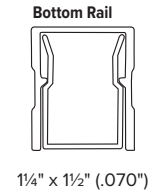

AMERICAN SERIES - ROUND BALUSTER RAILING