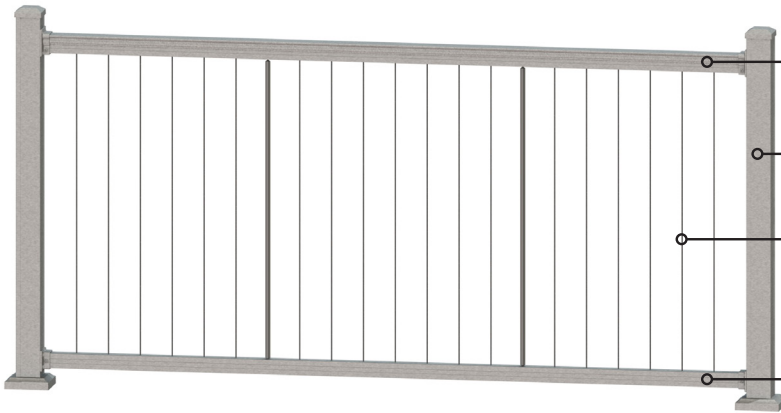

AMERICAN SERIES - VERTICAL CABLE RAILING

A. American Series Top Rail
(see profile 1 3/4" x 1 7/8")

B. Posts

C. Vertical Cable Infill
Our Cable is Made From Grade 316 Stainless Steel & Features a 1/8" Diameter w/1 x19 Strand Construction. Fittings are Comprised of 316L Series Stainless Steel.

D. American Series Bottom Rail
(see profile 1 1/4" x 1 1/2")

Boxed Section Includes: Top & bottom rails, infill, support rods, mounting brackets with screws, and installation guide.
8' level sections include a section support.
Posts, caps, and trim sold separately.

Part No.	LEVEL WITH VERTICAL CABLE INFILL	Qty.
122111366-**	36" x 6' Level Boxed Section	44
122111368-**	36" x 8' Level Boxed Section	44
122111426-**	42" x 6' Level Boxed Section	44
122111428-**	42" x 8' Level Boxed Section	44

Part No.	STAIR WITH VERTICAL CABLE INFILL	Qty.
122112366-**	36" x 6' Stair Boxed Section (32°-36°)	22
122112368-**	36" x 8' Stair Boxed Section (32°-36°)	22
122112426-**	42" x 6' Stair Boxed Section (32°-36°)	22
122112428-**	42" x 8' Stair Boxed Section (32°-36°)	22

Part No.	GATES WITH VERTICAL CABLE INFILL	Qty.
122130363-**	36" High x 36" Wide (exact) Railing Gate	1
122130364-**	36" High x 48" Wide (exact) Railing Gate	1
122130000-**	42" High x 36" Wide (exact) Railing Gate	1
122130000-**	42" High x 48" Wide (exact) Railing Gate	1

(Gates do not include Hardware) • Gates are made to order and are non-returnable.

Standard Color: Textured Black: 11, Textured White: 12, Textured Bronze: 13, Matte Black: 31, Matte White: 32, Oil Rubbed Bronze: 33
Special Order Color: Gloss Black: 01, Gloss White: 02, Gloss Bronze: 03, Gloss Kona: 04, Gloss Brownstone: 05, Gloss Beige: 09, Gloss Hunter Green: 44, Gloss Redwood: 55, Gloss Silver: 67, Gloss Speckled Walnut: 69
Coastal Upgrade Color: Coastal Textured Black: 115, Coastal Textured White: 125, Coastal Textured Bronze: 135, Coastal White: 325, Coastal Oil Rubbed Bronze: 335, Coastal Gloss Black: 015, Coastal Gloss White: 025, Coastal Gloss Bronze: 035