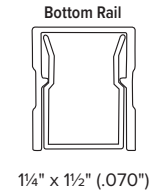

Boxed Section Includes: Top & bottom rails, infill, support rods, mounting brackets with screws, and installation guide.
8' level sections include a section support.
Posts, caps, and trim sold separately.

Part No.	LEVEL WITH VERTICAL CABLE INFILL	Qty.
122111366-**	36" x 6' Level Boxed Section	44
122111368-**	36" x 8' Level Boxed Section	44
122111426-**	42" x 6' Level Boxed Section	44
122111428-**	42" x 8' Level Boxed Section	44

Part No.	STAIR WITH VERTICAL CABLE INFILL	Qty.
122112366-**	36" x 6' Stair Boxed Section (32°-36°)	22
122112368-**	36" x 8' Stair Boxed Section (32°-36°)	22
122112426-**	42" x 6' Stair Boxed Section (32°-36°)	22
122112428-**	42" x 8' Stair Boxed Section (32°-36°)	22

Part No.	GATES WITH VERTICAL CABLE INFILL	Qty.
122130363-**	36" High x 36" Wide (exact) Railing Gate	1
122130364-**	36" High x 48" Wide (exact) Railing Gate	1
122130000-**	42" High x 36" Wide (exact) Railing Gate	1
122130000-**	42" High x 48" Wide (exact) Railing Gate	1

(Gates do not include Hardware) • Gates are made to order and are non-returnable.

Standard Color: Textured Black: 11, Textured White: 12, Textured Bronze: 13, Matte Black: 31, Matte White: 32, Oil Rubbed Bronze: 33
Special Order Color: Gloss Black: 01, Gloss White: 02, Gloss Bronze: 03, Gloss Kona: 04, Gloss Brownstone: 05, Gloss Beige: 09, Gloss Hunter Green: 44, Gloss Redwood: 55, Gloss Silver: 67, Gloss Speckled Walnut: 69
Coastal Upgrade Color: Coastal Textured Black: 115, Coastal Textured White: 125, Coastal Textured Bronze: 135, Coastal White: 325, Coastal Oil Rubbed Bronze: 335, Coastal Gloss Black: 015, Coastal Gloss White: 025, Coastal Gloss Bronze: 035