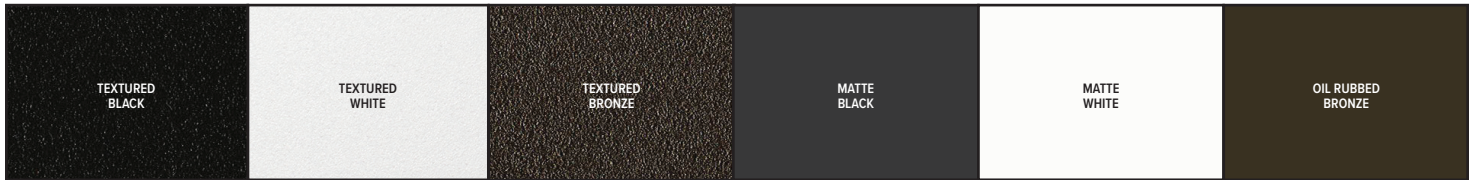

KEY-LINK'S STANDARD COLOR OPTIONS