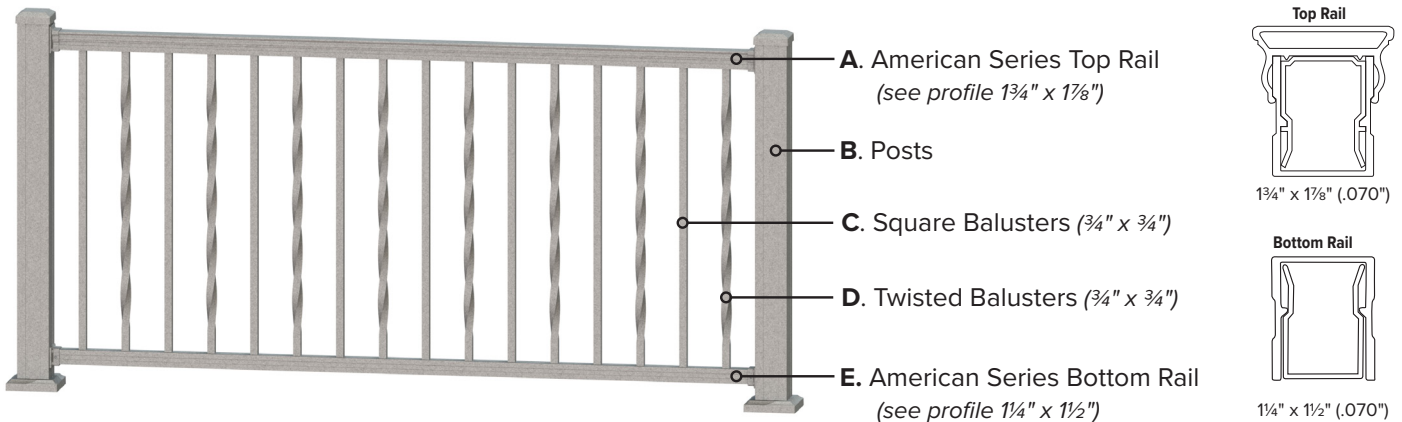

AMERICAN SERIES - ALTERNATING TWISTED BALUSTER RAILING

Boxed Section Includes: Top & bottom rails, balusters, mounting brackets with screws, and installation guide. 8' level sections include a section support. Posts, caps, and trim sold separately.

Part No.	LEVEL WITH ALTERNATING SQUARE AND TWISTED BALUSTERS	Qty.
122011366-**	36" x 6' Level Boxed Section	36
122011368-**	36" x 8' Level Boxed Section	36
122011426-**	42" x 6' Level Boxed Section	36
122011428-**	42" x 8' Level Boxed Section	36

Part No.	STAIR WITH ALTERNATING SQUARE AND TWISTED BALUSTERS	Qty.
122012366-**	36" x 6' Stair Boxed Section (32°-36°)	18
122012368-**	36" x 8' Stair Boxed Section (32°-36°)	18
122012426-**	42" x 6' Stair Boxed Section (32°-36°)	18
122012428-**	42" x 8' Stair Boxed Section (32°-36°)	18

Part No.	GATES WITH ALTERNATING SQUARE AND TWISTED BALUSTERS	Qty.
122030000-**	36" High x 36" Wide (exact) Railing Gate	1
122030000-**	36" High x 48" Wide (exact) Railing Gate	1
122030000-**	42" High x 36" Wide (exact) Railing Gate	1
122030000-**	42" High x 48" Wide (exact) Railing Gate	1

(Gates do not include Hardware) • Gates are made to order and are non-returnable.

Standard Color: Textured Black: 11, Textured White: 12, Textured Bronze: 13, Matte Black: 31, Matte White: 32, Oil Rubbed Bronze: 33
Special Order Color: Gloss Black: 01, Gloss White: 02, Gloss Bronze: 03, Gloss Kona: 04, Gloss Brownstone: 05, Gloss Beige: 09, Gloss Hunter Green: 44, Gloss Redwood: 55, Gloss Silver: 67, Gloss Speckled Walnut: 69
Coastal Upgrade Color: Coastal Textured Black: 115, Coastal Textured White: 125, Coastal Textured Bronze: 135, Coastal White: 325, Coastal Oil Rubbed Bronze: 335, Coastal Gloss Black: 015, Coastal Gloss White: 025, Coastal Gloss Bronze: 035