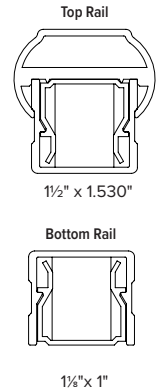

OUTLOOK SERIES - SQUARE BALUSTER RAILING

OUTLOOK

Boxed Section Includes: Top & bottom rails, balusters, mounting brackets with screws, and installation guide. 8' level sections include a section support. Posts, caps, and trim sold separately.

Part No.	LEVEL WITH SQUARE BALUSTERS	Qty.
151911365-**	36" x 5' Level Boxed Section	48
151911366-**	36" x 6' Level Boxed Section	48
151911367-**	36" x 7' Level Boxed Section	48
151911368-**	36" x 8' Level Boxed Section	48
151911424-**	42" x 4' Level Boxed Section	48
151911425-**	42" x 5' Level Boxed Section	48
151911426-**	42" x 6' Level Boxed Section	48

Part No.	STAIR WITH SQUARE BALUSTERS	Qty.
151912365-**	36" x 5' Stair Boxed Section (32°-36°)	24
151912366-**	36" x 6' Stair Boxed Section (32°-36°)	24
151912367-**	36" x 7' Stair Boxed Section (32°-36°)	24
151912368-**	36" x 8' Stair Boxed Section (32°-36°)	24
151912424-**	42" x 4' Stair Boxed Section (32°-36°)	24
151912425-**	42" x 5' Stair Boxed Section (32°-36°)	24

Part No.	GATES WITH SQUARE BALUSTERS	Qty.
151930363-**	36" High x 36" Wide (exact) Railing Gate	1
151930364-**	36" High x 48" Wide (exact) Railing Gate	1
151930000-**	42" High x 36" Wide (exact) Railing Gate	1
151930000-**	42" High x 48" Wide (exact) Railing Gate	1

(Gates do not include Hardware) • Gates are made to order and are non-returnable.

Standard Color: Textured Black: 11, Textured White: 12, Textured Bronze: 13, Matte Black: 31, Matte White: 32, Oil Rubbed Bronze: 33
Special Order Color: Gloss Black: 01, Gloss White: 02, Gloss Bronze: 03, Gloss Kona: 04, Gloss Brownstone: 05, Gloss Beige: 09, Gloss Hunter Green: 44, Gloss Redwood: 55, Gloss Silver: 67, Gloss Speckled Walnut: 69
Coastal Upgrade Color: Coastal Textured Black: 115, Coastal Textured White: 125, Coastal Textured Bronze: 135, Coastal White: 325, Coastal Oil Rubbed Bronze: 335, Coastal Gloss Black: 015, Coastal Gloss White: 025, Coastal Gloss Bronze: 035