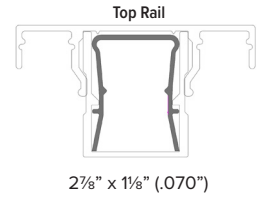

CHESAPEAKE SERIES - HORIZONTAL CABLE RAILING

Boxed Section Includes: Top rail, intermediate baluster, mounting brackets with screws, and installation guide. Cable, posts, caps, and trim sold separately.

Part No.	LEVEL WITH HORIZONTAL CABLE INFILL	Qty.
161211366-**	36" x 6' Level Boxed Section	48
161211368-**	36" x 8' Level Boxed Section	48
161211426-**	42" x 6' Level Boxed Section	48
161211428-**	42" x 8' Level Boxed Section	48

Part No.	STAIR WITH HORIZONTAL CABLE INFILL	Qty.
161213366-**	36" x 6' Stair Boxed Section (34°)	24
161213368-**	36" x 8' Stair Boxed Section (34°)	24
161213426-**	42" x 6' Stair Boxed Section (34°)	24
161213428-**	42" x 8' Stair Boxed Section (34°)	24

Part No.	GATE WITH HORIZONTAL CABLE INFILL	Qty.
161230000-**	36" High x 36" Wide (exact) Railing Gate	1
161230000-**	36" High x 48" Wide (exact) Railing Gate	1
161230000-**	42" High x 36" Wide (exact) Railing Gate	1
161230000-**	42" High x 48" Wide (exact) Railing Gate	1

(Gates do not include Hardware) • Gates are made to order and are non-returnable.

Standard Color: Textured Black: 11, Textured White: 12, Textured Bronze: 13, Matte Black: 31, Matte White: 32, Oil Rubbed Bronze: 33
Special Order Color: Gloss Black: 01, Gloss White: 02, Gloss Bronze: 03, Gloss Kona: 04, Gloss Brownstone: 05, Gloss Beige: 09, Gloss Hunter Green: 44, Gloss Redwood: 55, Gloss Silver: 67, Gloss Speckled Walnut: 69
Coastal Upgrade Color: Coastal Textured Black: 115, Coastal Textured White: 125, Coastal Textured Bronze: 135, Coastal White: 325, Coastal Oil Rubbed Bronze: 335, Coastal Gloss Black: 015, Coastal Gloss White: 025, Coastal Gloss Bronze: 035