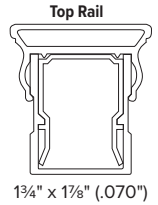

AMERICAN SERIES - TWISTED BALUSTER RAILING