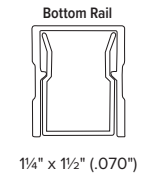

AMERICAN THIRD RAIL SECTIONS

Boxed Section Includes: Top, bottom and third rails, balusters, mounting brackets with screws, and installation guide. 8' level sections include a section support. Posts, caps, and trim sold separately.

Part No.	LEVEL WITH CONTEMPORARY THIRD-RAIL	Qty.
122311366-**	36" x 6' Level Boxed Section	36
122311368-**	36" x 8' Level Boxed Section	36
122311426-**	42" x 6' Level Boxed Section	36
122311428-**	42" x 8' Level Boxed Section	36

Part No.	STAIR WITH CONTEMPORARY THIRD-RAIL	Qty.
122312366-**	36" x 6' Stair Boxed Section (32°-36°)	18
122312368-**	36" x 8' Stair Boxed Section (32°-36°)	18