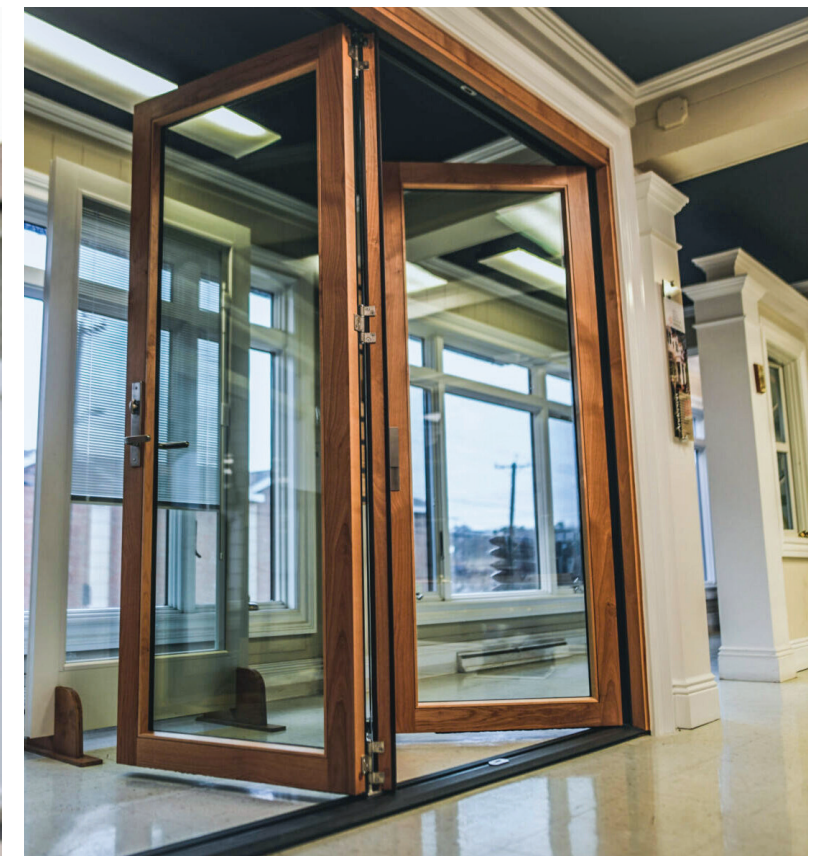

RESIDENTIAL BUILDING MATERIALS LOCATIONS

Fair Lawn, NJ
Tel (201) 796-2082
Emerson, NJ
Tel (201) 262-6666

Midland Park, NJ
Tel (201) 652-1000
Wantage, NJ
Tel (973) 875-5106

Succasunna, NJ
Tel (973) 968-7700
Roseland, NJ
Tel (973) 226-5700

Warwick, NY
Tel (845) 986-2255
Newark, NJ (Showroom Coming Soon!)
Tel (973) 638-7200

KUIKEN BROTHERS COMPANY INC.
RESIDENTIAL & COMMERCIAL BUILDING MATERIALS *Since 1912*

KUIKENBROTHERS.COM | INFO@KUIKENBROTHERS.COM